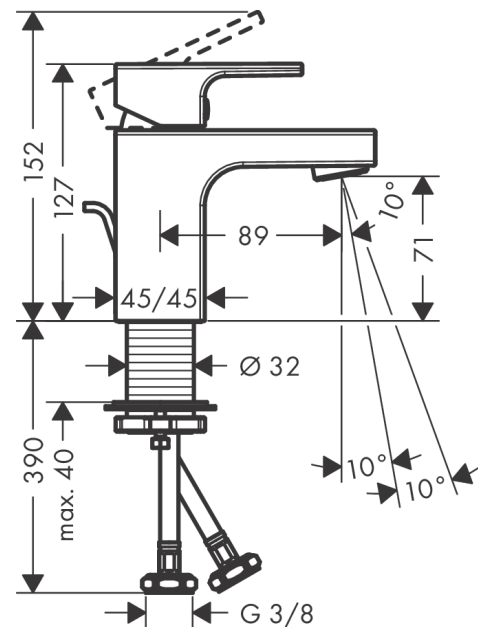

Vernis Shape

Single lever basin mixer 70 CoolStart with pop-up waste set

Surfaces: **matt black** Art. no. : **71593670**

Description

product features

- Consists of: single lever basin mixer, waste set
- ComfortZone 70 provides space for greater freedom of movement
- spout 89 mm long
- spout height: 71 mm
- free-standing installation
- Spray pattern: normal spray
- spray direction can be adjusted to minimise splash back
- Maximum flow rate (at 3 bar): 5 l/min
- Min. operating pressure: 1 bar
- Max. operating pressure: 10 bar
- ceramic cartridge
- with isolated water conduction - without contact with nickel and lead
- pop-up waste set 1 1/4"
- Material waste set: synthetic
- WRAS 2101057

Article Details

Price excl. VAT

£ 123.05

Technology

Certificates

Product image

Scale drawing

Vernis Shape
Single lever basin mixer 70 CoolStart with pop-up waste set
 Surfaces: **matt black** Art. no. : **71593670**