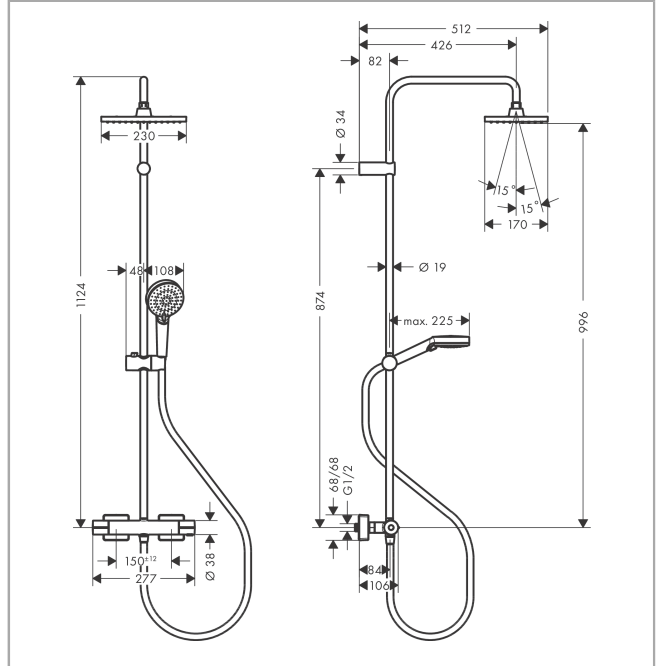

## Certificates

**Vernis Shape**  
**Showerpipe 230 1jet EcoSmart with thermostat**  
 Surfaces: **matt black** Art. no. : **26097670**

Product image

Scale drawing

Flowchart

**Vernis Shape**  
**Showerpipe 230 1jet EcoSmart with thermostat**  
 Surfaces: **matt black** Art. no. : **26097670**

## Spare part list

Year of production: >04/21

Pos.	Description	Art. no.	Price	PU
1	shower arm	93768670	-	1
2	hollow set screw M5x5	98446000	-	1
3	filter packing	94246000	-	1
4	-	26283670	-	1
5	tile-matching-disk 7 mm	93813670	-	1
6	extension 100 mm	94164670	-	1
7	pipe 845 mm	93906670	-	1
8	pipe 945 mm	93770670	-	1
9	pipe 1145 mm	93907670	-	1
10	support, assy	93729670	-	1
11	O-ring 12x2	98214000	-	1
12	O-ring 11x2	98127000	-	1
13	handshower	26340670	-	1
14	shower hose Isiflex'B 1,60 m	28276670	-	1
15	seal	98058000	-	1
16	handle for thermostat	93727670	-	1
17	nut	98913000	-	1
18	thermostat cartridge	98282000	-	1
19	cartridge for exchanged connections	92373000	-	1
20	handle	93731670	-	1
21	shut off unit with selector	98283000	-	1
22	connecting thread G½	93730670	-	1
23	non return valve (pressure-resistant up to 2 MPa)	93136000	-	1
24	non return valve	96737000	-	1
25	O-ring 16x2	98133000	-	1
26	filter packing	96922000	-	1
27	escutcheon	93879670	-	1
28	set of S-unions (±12 mm)	94140000	-	1
29	noise reduction	96429000	-	1