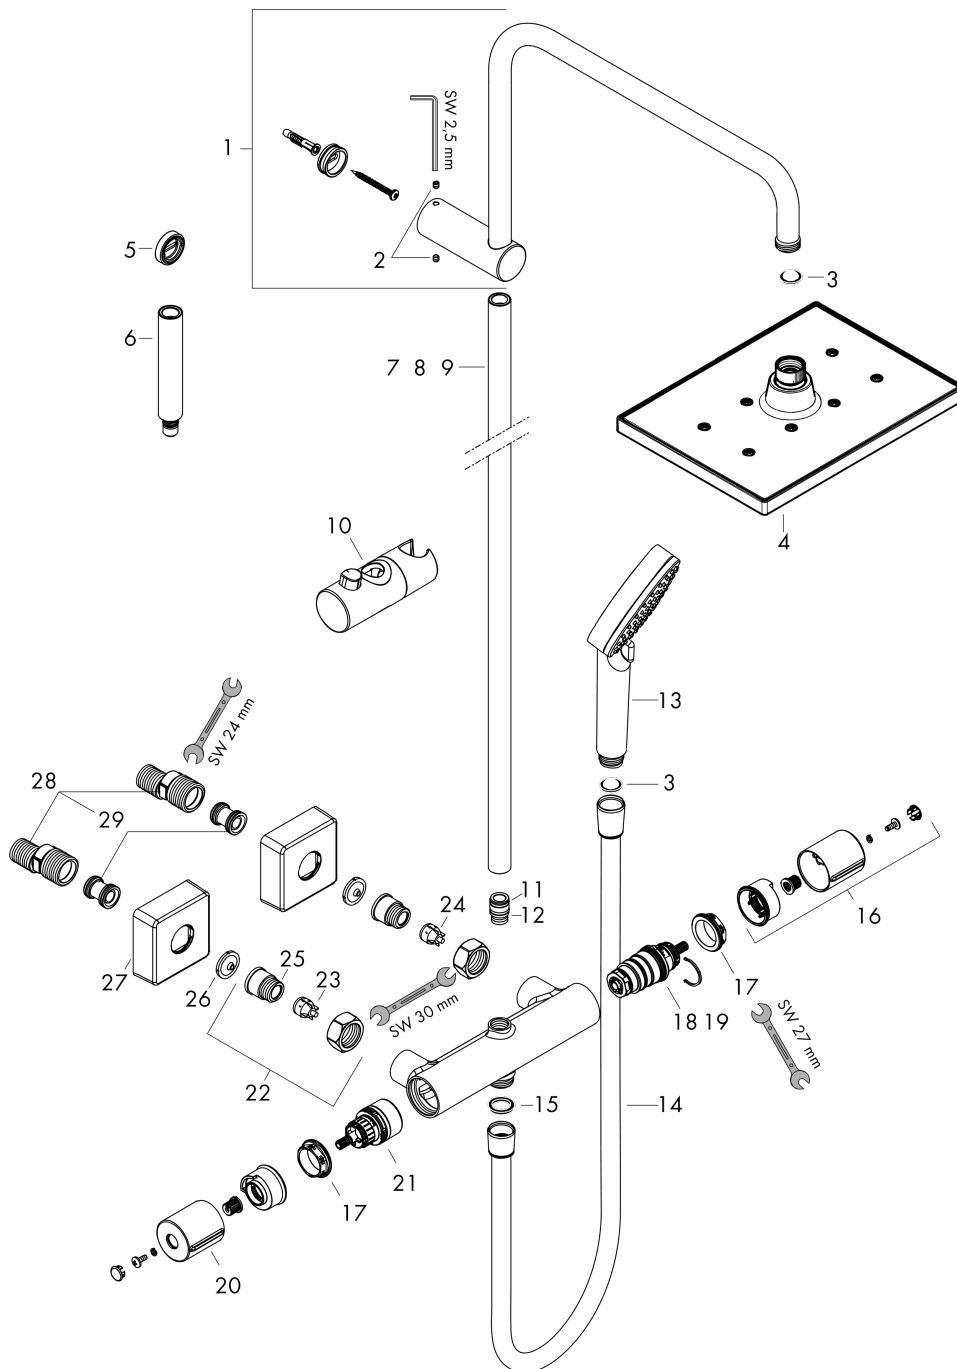

Vernis Shape
Showerpipe 230 1jet EcoSmart with thermostat
Surfaces: **matt black** Art. no. : **26097670**

Exploded Drawing

Year of production: >04/21

Vernis Shape
Showerpipe 230 1jet EcoSmart with thermostat
Surfaces: **matt black** Art. no. : **26097670**

Spare part list

Year of production: >04/21

Pos.	Description	Art. no.	Price	PU
1	shower arm	93768670	-	1
2	hollow set screw M5x5	98446000	-	1
3	filter packing	94246000	-	1
4	-	26283670	-	1
5	tile-matching-disk 7 mm	93813670	-	1
6	extension 100 mm	94164670	-	1
7	pipe 845 mm	93906670	-	1
8	pipe 945 mm	93770670	-	1
9	pipe 1145 mm	93907670	-	1
10	support, assy	93729670	-	1
11	O-ring 12x2	98214000	-	1
12	O-ring 11x2	98127000	-	1
13	handshower	26340670	-	1
14	shower hose Isiflex'B 1,60 m	28276670	-	1
15	seal	98058000	-	1
16	handle for thermostat	93727670	-	1
17	nut	98913000	-	1
18	thermostat cartridge	98282000	-	1
19	cartridge for exchanged connections	92373000	-	1
20	handle	93731670	-	1
21	shut off unit with selector	98283000	-	1
22	connecting thread G½	93730670	-	1
23	non return valve (pressure-resistant up to 2 MPa)	93136000	-	1
24	non return valve	96737000	-	1
25	O-ring 16x2	98133000	-	1
26	filter packing	96922000	-	1
27	escutcheon	93879670	-	1
28	set of S-unions (±12 mm)	94140000	-	1
29	noise reduction	96429000	-	1