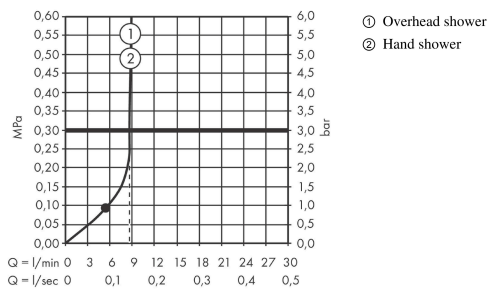

## Certificates

**Vernis Shape**  
**Showerpipe 230 1jet EcoSmart with thermostat**  
 Surfaces: **matt black** Art. no. : **26097670**

Product image

Scale drawing

Flowchart

**Vernis Shape**  
**Showerpipe 230 1jet EcoSmart with thermostat**  
 Surfaces: **matt black** Art. no. : **26097670**