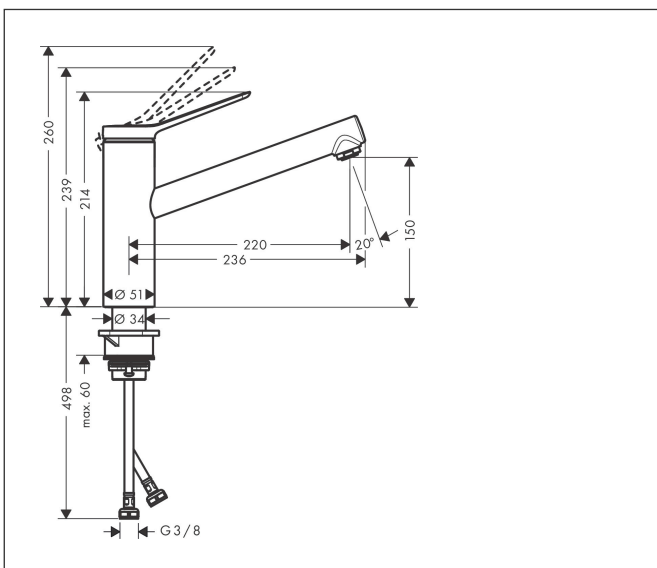

Brand hansgrohe
 Art. Name **Zesis M33** Single lever kitchen mixer 150, CoolStart, EcoSmart, 1jet
 Art. Nr. 74813000
 Surface Chrome
 Pos. 1

Product picture

Features

- ComfortZone 150
- cold water in basic handle position
- swivel range adjustable in 2 steps 60° or 110°
- normal spray
- connection dimension: DN15
- maximum flow rate at 3 bar: 7,6 l/min
- ceramic cartridge with Eco handle position for a reduced flowrate by up to 50%
- connection type: G 3/8 connections
- temperature limitation adjustable
- suitable for continuous flow water heaters

Drawing

Technology

Spray Types

Codes / Standards

- P-IX 17560/1A