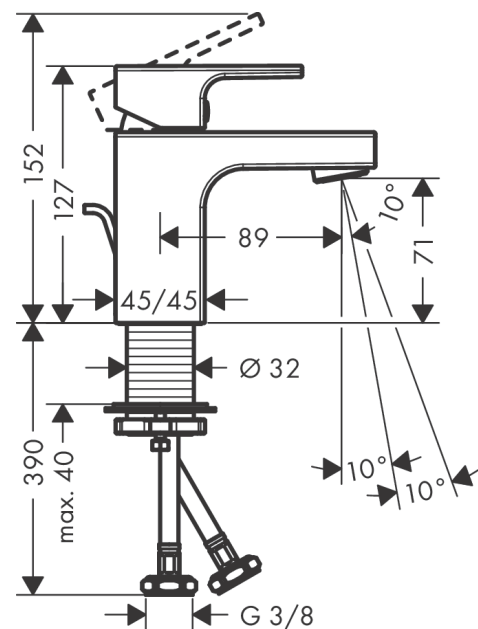

Vernis Shape

Single lever basin mixer 70 CoolStart with pop-up waste set

Surfaces: **chrome** Art. no. : **71593000**

Description

product features

- Consists of: single lever basin mixer, waste set
- ComfortZone 70 provides space for greater freedom of movement
- spout 89 mm long
- spout height: 71 mm
- free-standing installation
- Spray pattern: normal spray
- spray direction can be adjusted to minimise splash back
- Maximum flow rate (at 3 bar): 5 l/min
- Min. operating pressure: 1 bar
- Max. operating pressure: 10 bar
- ceramic cartridge
- with isolated water conduction - without contact with nickel and lead
- pop-up waste set 1 1/4"
- Material waste set: synthetic
- WRAS 2101057

Article Details

Price excl. VAT

£ 87.39

Technology

Certificates

Product image

Scale drawing