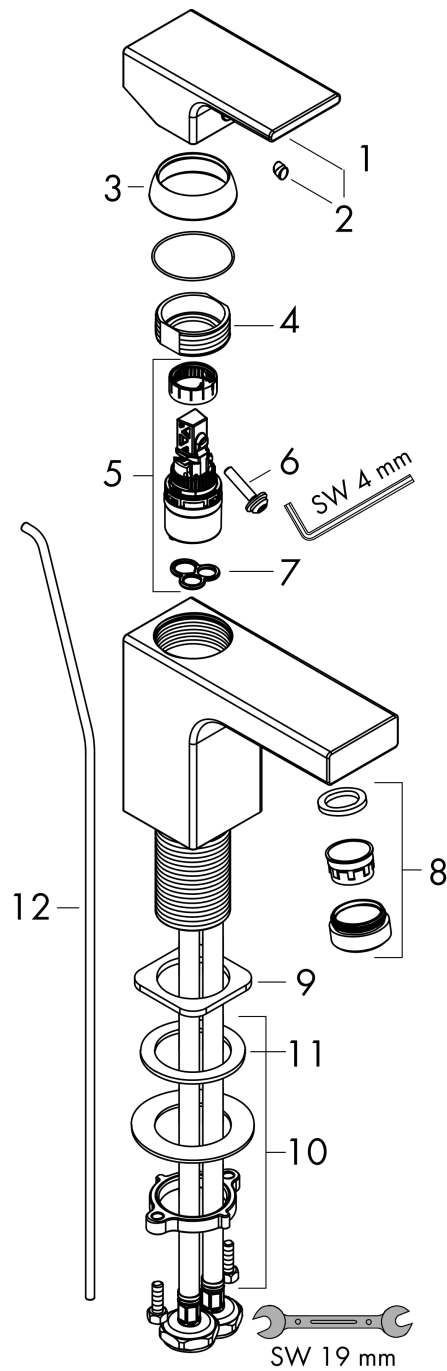

##### product features

- Consists of: single lever basin mixer, waste set
- ComfortZone 70 provides space for greater freedom of movement
- spout 89 mm long
- spout height: 71 mm
- free-standing installation
- Spray pattern: normal spray
- spray direction can be adjusted to minimise splash back
- Maximum flow rate (at 3 bar): 5 l/min
- Min. operating pressure: 1 bar
- Max. operating pressure: 10 bar
- ceramic cartridge
- with isolated water conduction - without contact with nickel and lead
- pop-up waste set 1 1/4"
- Material waste set: synthetic
- WRAS 2101057

#### Scale drawing

**Vernis Shape**  
**Single lever basin mixer 70 CoolStart with pop-up waste set**  
 Surfaces: **chrome** Art. no. : **71593000**

**Flowchart**

**Vernis Shape**  
**Single lever basin mixer 70 CoolStart with pop-up waste set**  
 Surfaces: **chrome** Art. no. : **71593000**

**Exploded Drawing**

Year of production: >04/21

#### Spare part list

Year of production: >04/21

Pos.	Description	Art. no.	Price	PU
1	handle	93684000	-	1
2	screw cover	96338000	-	1
3	flange	93680000	-	1
4	nut	93686000	-	1
5	cartridge, assy	97685000	-	1
6	locking screw for handle	95140000	-	1
7	seal	98865000	-	1
8	aerator swivelling M24x1 (5 l/min)	93834000	-	1
9	seal	93687000	-	1
10	fixing set (Ø 32)	13961000	-	1
11	lever collar	97548000	-	1
12	connection hose 450 mm M8x0,75 G3/8	97206000	-	1
13	O-ring 7x1,5	98422000	-	1
14	pull rod	93683000	-	1
a	pop up waste	92168000	-	1
b	fixation extension 35 mm	13898000	-	1