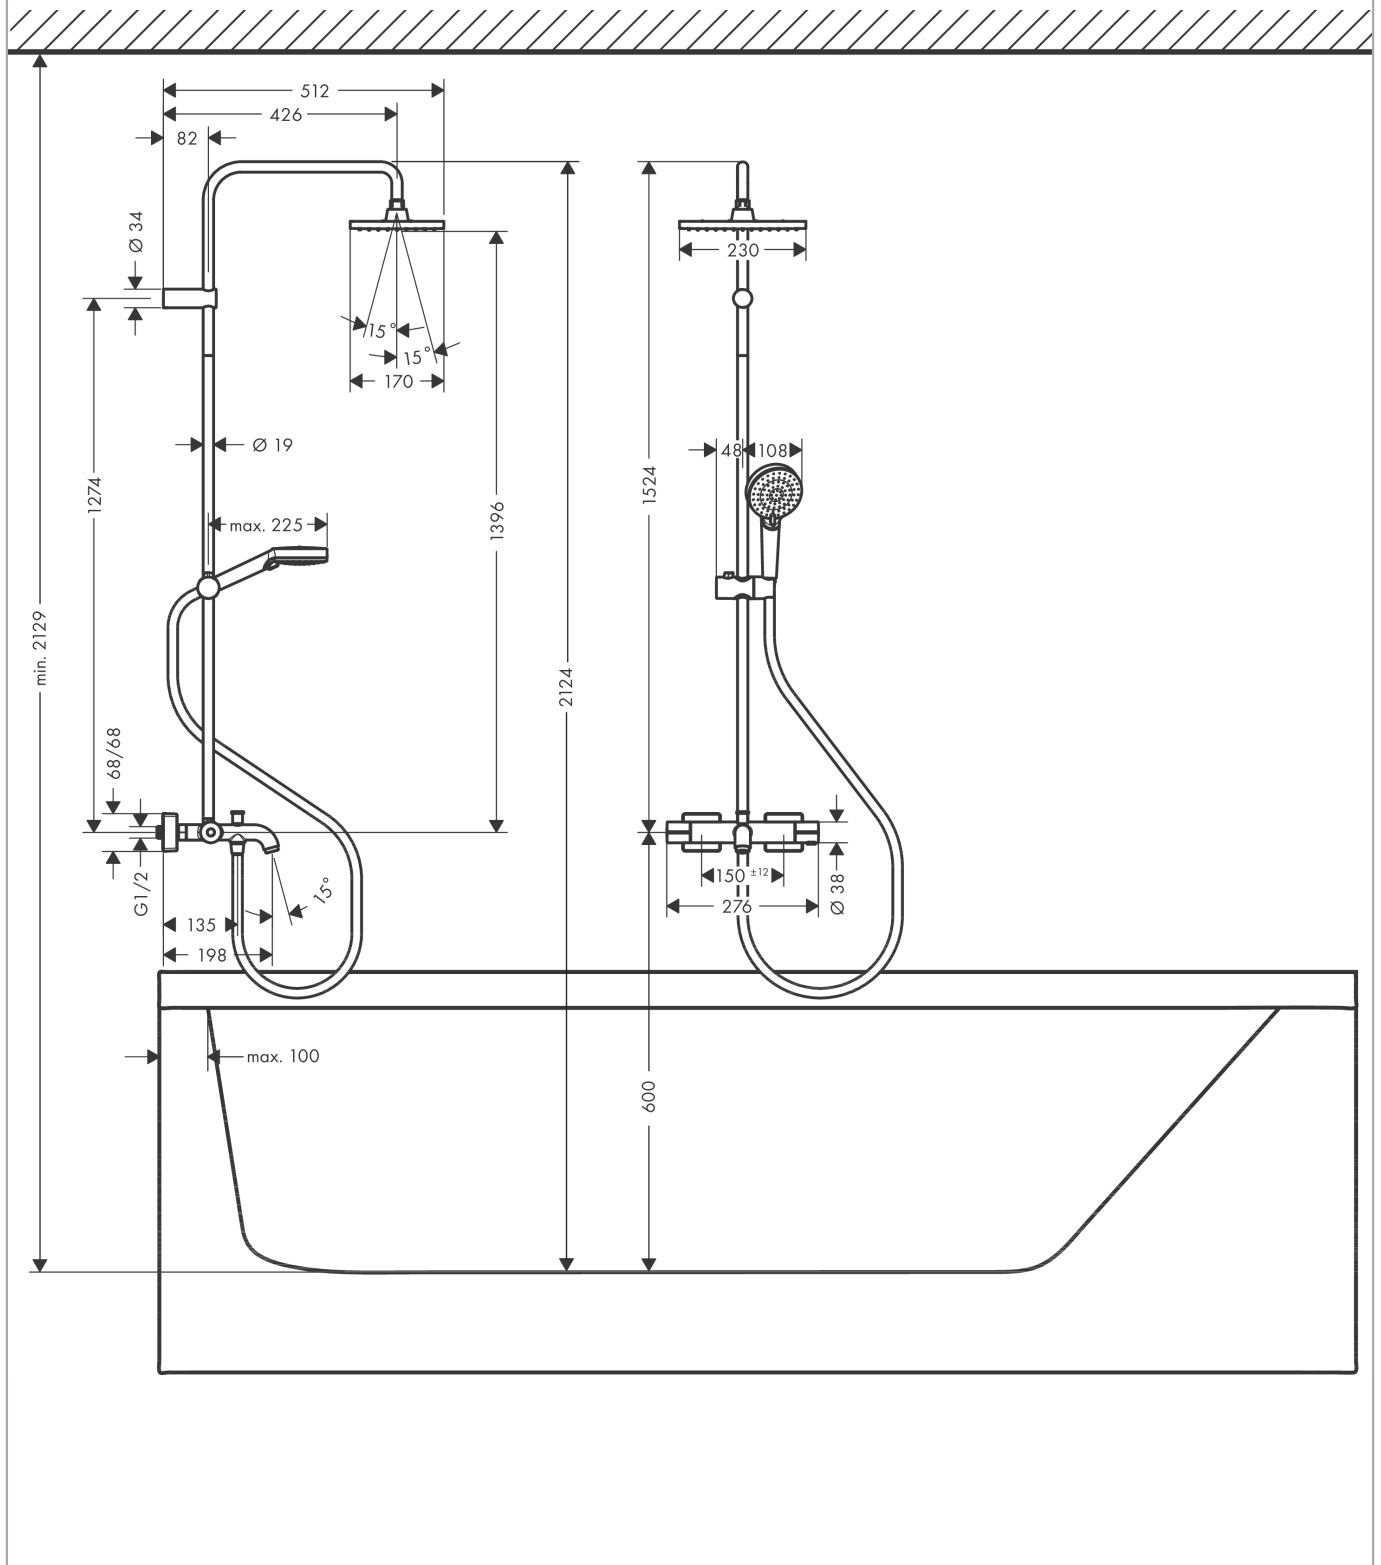

Vernis Shape

Showerpipe 230 1jet EcoSmart with bath thermostat

Surfaces: **chrome** Art. no. : **26098000**

Installation examples