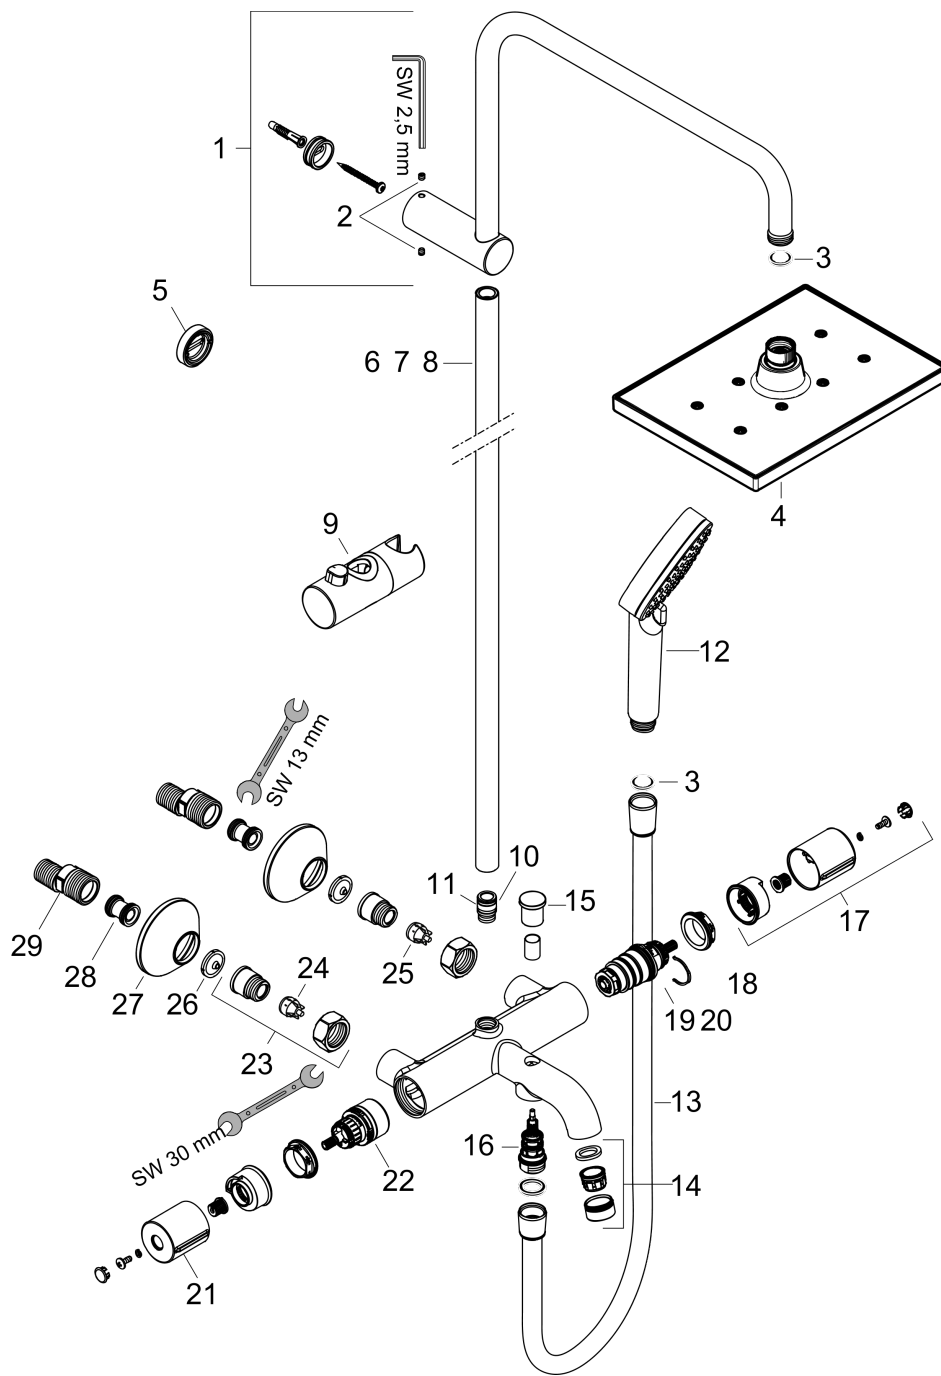

Exploded Drawing

Year of production: >04/21

Vernis Shape
Showerpipe 230 1jet EcoSmart with bath thermostat
 Surfaces: **chrome** Art. no. : **26098000**

Spare part list

Year of production: >04/21

Pos.	Description	Art. no.	Price	PU
1	shower arm	93768000	-	1
2	hollow set screw M5x5	98446000	-	1
3	filter packing	94246000	-	1
4	-	26283000	-	1
5	tile-matching-disk 7 mm	93813000	-	1
6	pipe 945 mm	93770000	-	1
7	pipe 845 mm	93906000	-	1
8	pipe 1145 mm	93907000	-	1
9	support, assy	93729000	-	1
10	O-ring 12x2	98214000	-	1
11	O-ring 11x2	98127000	-	1
12	handshower	26340000	-	1
13	shower hose Metaflex'C 1,60 m	28266000	-	1
14	aerator M24x1 (38 l/min)	92513000	-	1
15	diverter knob	93766000	-	1
16	selector	97978000	-	1
17	handle for thermostat	93727000	-	1
18	nut	98913000	-	1
19	thermostat cartridge	98282000	-	1
20	cartridge for exchanged connections	92373000	-	1
21	handle	93731000	-	1
22	shut off unit with selector	98283000	-	1
23	connecting thread G½	93730000	-	1
24	non return valve (pressure-resistant up to 2 MPa)	93136000	-	1
25	non return valve	96737000	-	1
26	filter packing	96922000	-	1
27	escutcheon	93879000	-	1
28	set of S-unions (±12 mm)	94140000	-	1
29	noise reduction	96429000	-	1