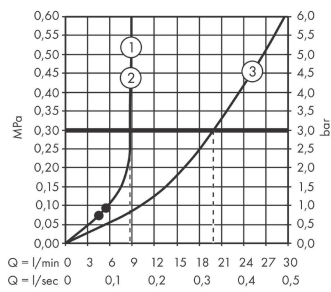

Flowchart

- ① Overhead shower
- ② Hand shower
- ③ Bath spout