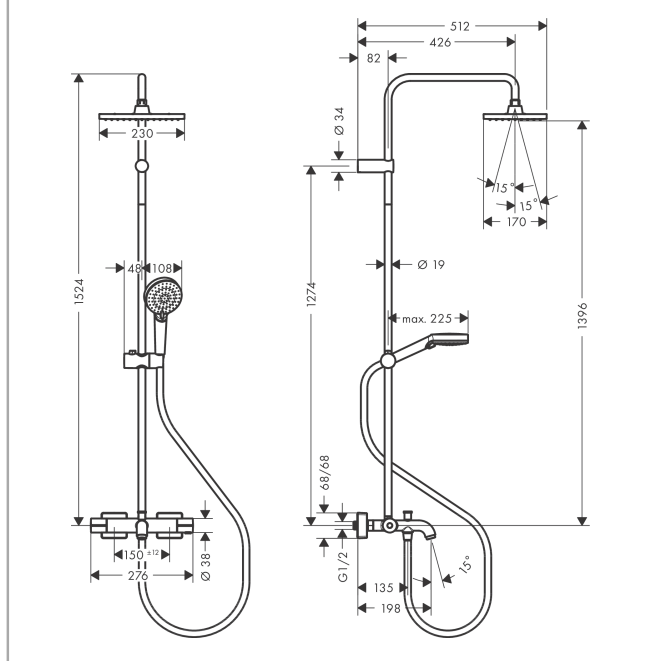

Scale drawing