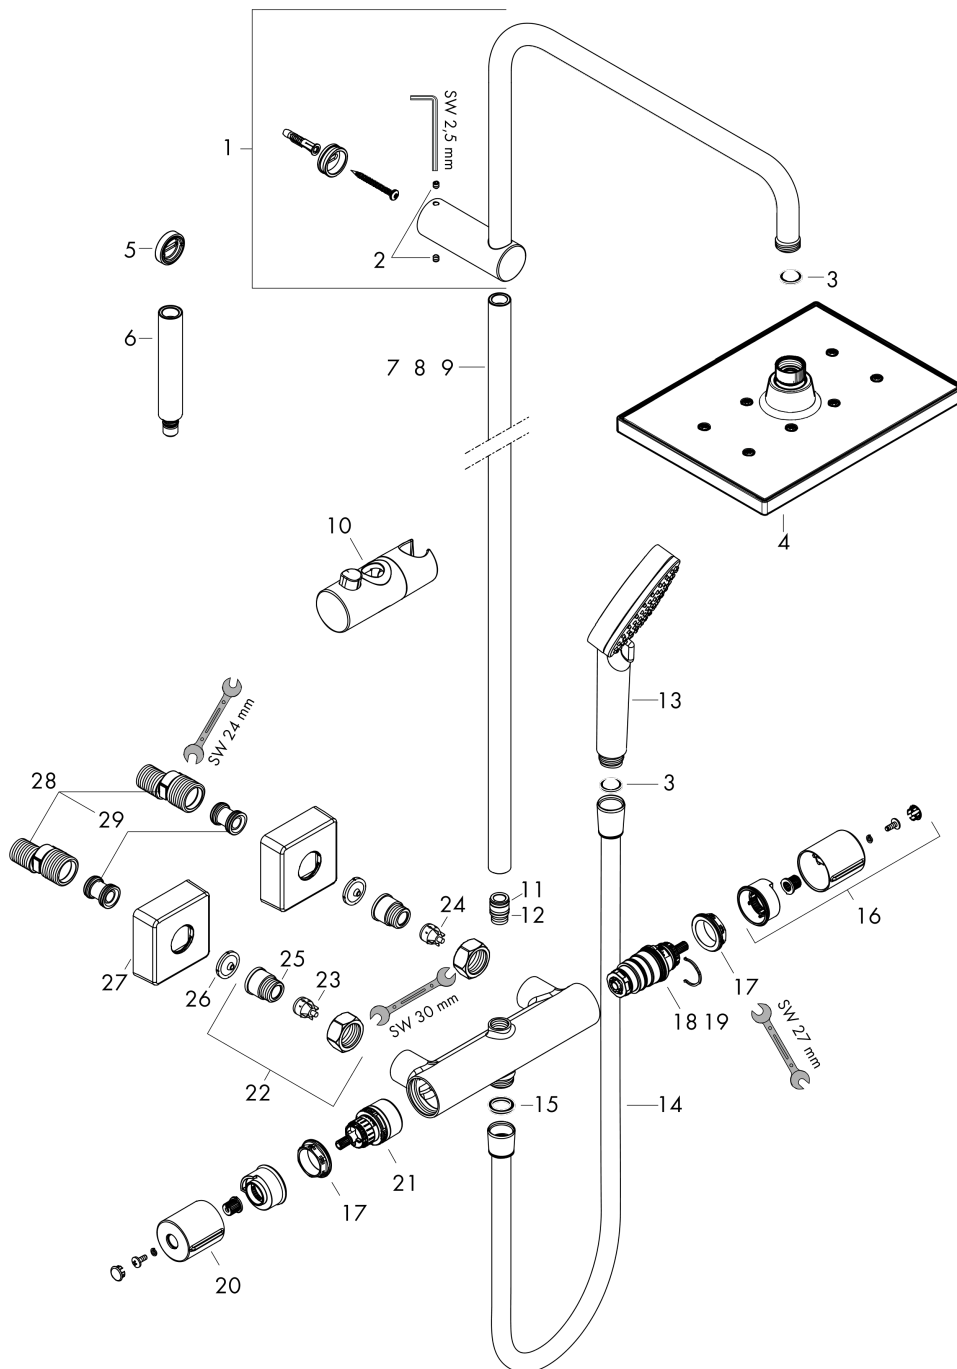

Vernis Shape
Showerpipe 230 1jet EcoSmart with thermostat
Surfaces: **chrome** Art. no. : **26097000**

Exploded Drawing

Year of production: >04/21

Vernis Shape
Showerpipe 230 1jet EcoSmart with thermostat
Surfaces: **chrome** Art. no. : **26097000**

Spare part list

Year of production: >04/21

Pos.	Description	Art. no.	Price	PU
1	shower arm	93768000	-	1
2	hollow set screw M5x5	98446000	-	1
3	filter packing	94246000	-	1
4	-	26283000	-	1
5	tile-matching-disk 7 mm	93813000	-	1
6	extension 100 mm	94164000	-	1
7	pipe 845 mm	93906000	-	1
8	pipe 945 mm	93770000	-	1
9	pipe 1145 mm	93907000	-	1
10	support, assy	93729000	-	1
11	O-ring 11x2	98127000	-	1
12	O-ring 12x2	98214000	-	1
13	handshower	26340000	-	1
14	shower hose Metaflex'C 1,60 m	28266000	-	1
15	seal	98058000	-	1
16	handle for thermostat	93727000	-	1
17	nut	98913000	-	1
18	thermostat cartridge	98282000	-	1
19	cartridge for exchanged connections	92373000	-	1
20	handle	93731000	-	1
21	shut off unit with selector	98283000	-	1
22	connecting thread G½	93730000	-	1
23	non return valve (pressure-resistant up to 2 MPa)	93136000	-	1
24	non return valve	96737000	-	1
25	O-ring 16x2	98133000	-	1
26	filter packing	96922000	-	1
27	escutcheon	93879000	-	1
28	set of S-unions (±12 mm)	94140000	-	1
29	noise reduction	96429000	-	1