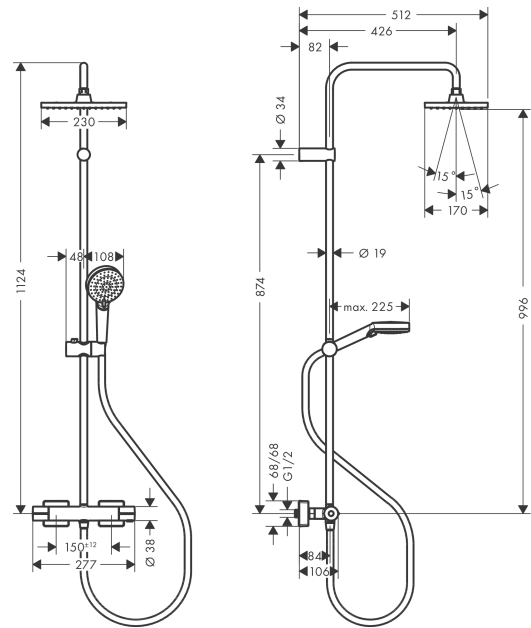

Scale drawing