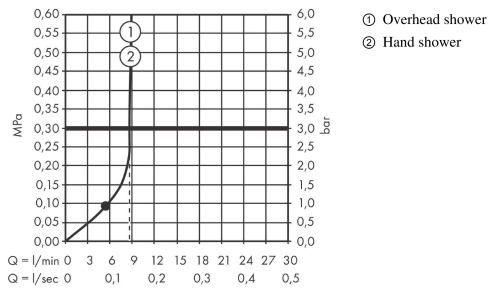

Vernis Shape
Showerpipe 230 1jet EcoSmart with thermostat
Surfaces: **chrome** Art. no. : **26097000**

Product image

Scale drawing

Flowchart