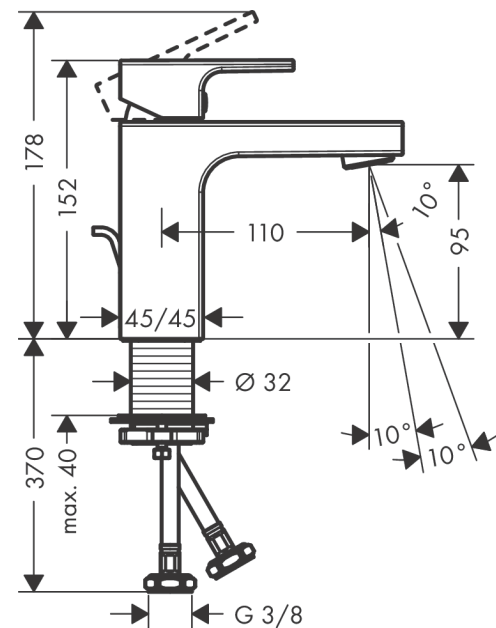

Vernis Shape

Single lever basin mixer 100 CoolStart with pop-up waste set

Surfaces: **chrome** Art. no. : **71594000**

Description

product features

- Consists of: single lever basin mixer, waste set
- ComfortZone 100 provides space for greater freedom of movement
- spout 110 mm long
- spout height: 95 mm
- free-standing installation
- Spray pattern: normal spray
- Maximum flow rate (at 3 bar): 5 l/min
- Min. operating pressure: 1 bar
- Max. operating pressure: 10 bar
- ceramic cartridge
- with isolated water conduction - without contact with nickel and lead
- pop-up waste set 1¼"
- Material waste set: synthetic
- WRAS 2101057

Article Details

Price excl. VAT

£ 114.14

Technology

Certificates

Product image

Scale drawing

Vernis Shape
Single lever basin mixer 100 CoolStart with pop-up waste set
 Surfaces: **chrome** Art. no. : **71594000**

Flowchart

Vernis Shape
Single lever basin mixer 100 CoolStart with pop-up waste set
 Surfaces: **chrome** Art. no. : **71594000**

Exploded Drawing

Year of production: >04/21

Vernis Shape

Single lever basin mixer 100 CoolStart with pop-up waste set

Surfaces: **chrome** Art. no. : **71594000**

Spare part list

Year of production: >04/21

Pos.	Description	Art. no.	Price	PU
1	handle	94209000	-	1
2	screw cover	96338000	-	1
3	flange	93680000	-	1
4	nut	93686000	-	1
5	cartridge, assy	97685000	-	1
6	locking screw for handle	95140000	-	1
7	seal	98865000	-	1
8	aerator swivelling M24x1 (5 l/min)	93834000	-	1
9	seal	93687000	-	1
10	fixing set (Ø 32)	13961000	-	1
11	lever collar	97548000	-	1
12	connection hose 600 mm M8x0,75 G3/8	96556000	-	1
13	O-ring 7x1,5	98422000	-	1
14	pull rod	93683000	-	1
a	pop up waste	92168000	-	1
b	fixation extension 35 mm	13898000	-	1