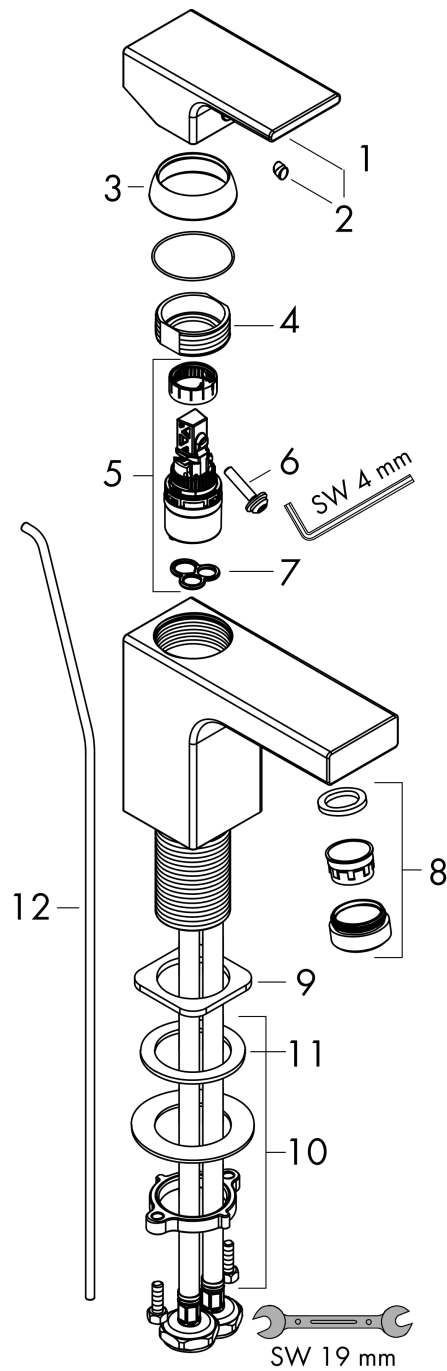

Vernis Shape

Single lever basin mixer 100 CoolStart with pop-up waste set

Surfaces: **chrome** Art. no. : **71594000**

Description

product features

- Consists of: single lever basin mixer, waste set
- ComfortZone 100 provides space for greater freedom of movement
- spout 110 mm long
- spout height: 95 mm
- free-standing installation
- Spray pattern: normal spray
- Maximum flow rate (at 3 bar): 5 l/min
- Min. operating pressure: 1 bar
- Max. operating pressure: 10 bar
- ceramic cartridge
- with isolated water conduction - without contact with nickel and lead
- pop-up waste set 1¼"
- Material waste set: synthetic
- WRAS 2101057

Article Details

Price excl. VAT

£ 114.14

Technology

Certificates

Product image

Scale drawing

Vernis Shape
Single lever basin mixer 100 CoolStart with pop-up waste set
 Surfaces: **chrome** Art. no. : **71594000**

Flowchart

Vernis Shape
Single lever basin mixer 100 CoolStart with pop-up waste set
 Surfaces: **chrome** Art. no. : **71594000**

Exploded Drawing

Year of production: >04/21

Vernis Shape

Single lever basin mixer 100 CoolStart with pop-up waste set

Surfaces: **chrome** Art. no. : **71594000**

Spare part list

Year of production: >04/21

Pos.	Description	Art. no.	Price	PU
1	handle	94209000	-	1
2	screw cover	96338000	-	1
3	flange	93680000	-	1
4	nut	93686000	-	1
5	cartridge, assy	97685000	-	1
6	locking screw for handle	95140000	-	1
7	seal	98865000	-	1
8	aerator swivelling M24x1 (5 l/min)	93834000	-	1
9	seal	93687000	-	1
10	fixing set (Ø 32)	13961000	-	1
11	lever collar	97548000	-	1
12	connection hose 600 mm M8x0,75 G3/8	96556000	-	1
13	O-ring 7x1,5	98422000	-	1
14	pull rod	93683000	-	1
a	pop up waste	92168000	-	1
b	fixation extension 35 mm	13898000	-	1