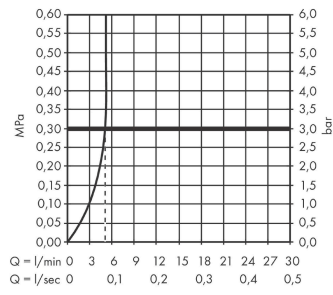

Vernis Shape
Single lever basin mixer 100 CoolStart with pop-up waste set
Surfaces: **chrome** Art. no. : **71594000**

Flowchart