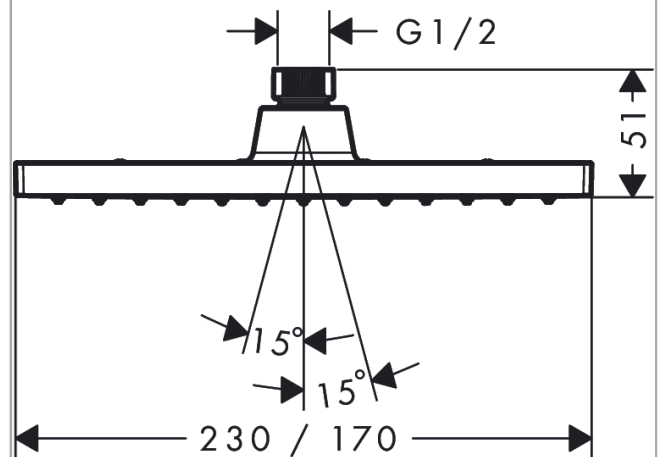

Vernis Shape

Overhead shower 230 1jet EcoSmart

Surfaces: **chrome** Art. no. : **26283000**

Description

product features

- Shower head size: 230 x 170 mm
- Spray pattern: Rain
- Ball-joint: overhead shower angle adjustable
- Spray face: plastic
- maximum flow rate 8.7 l/min at 3 bar
- Function from: 4.4 l/min
- Operating pressure: min. 1 bar/max. 6 bar
- overhead shower removable for cleaning
- Installation: ceiling or wall
- Connection thread 1/2"
- WRAS 2205010
- WRAS 2205010 - WRAS Approval Letter

Article Details

Price excl. VAT

£ 108.79

Technology

Certificates

Product image

Scale drawing

Vernis Shape
Overhead shower 230 1jet EcoSmart
 Surfaces: **chrome** Art. no. : **26283000**

Flowchart

The consumption was measured in combination with the appropriate fittings (thermostat/mixer/in-wall valve) to reflect actual application in practice.