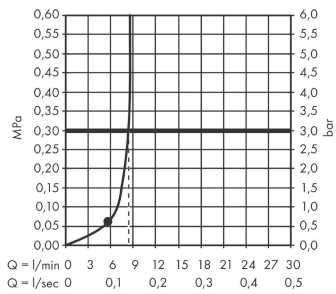

Vernis Shape

Overhead shower 230 1jet EcoSmart

Surfaces: **chrome** Art. no. : **26283000**

Description

product features

- Shower head size: 230 x 170 mm
- Spray pattern: Rain
- Ball-joint: overhead shower angle adjustable
- Spray face: plastic
- maximum flow rate 8.7 l/min at 3 bar
- Function from: 4.4 l/min
- Operating pressure: min. 1 bar/max. 6 bar
- overhead shower removable for cleaning
- Installation: ceiling or wall
- Connection thread 1/2"
- WRAS 2205010
- WRAS 2205010 - WRAS Approval Letter

Article Details

Price excl. VAT

£ 108.79

Technology

Certificates

Product image

Scale drawing

Vernis Shape
Overhead shower 230 1jet EcoSmart
 Surfaces: **chrome** Art. no. : **26283000**

Flowchart

The consumption was measured in combination with the appropriate fittings (thermostat/mixer/in-wall valve) to reflect actual application in practice.