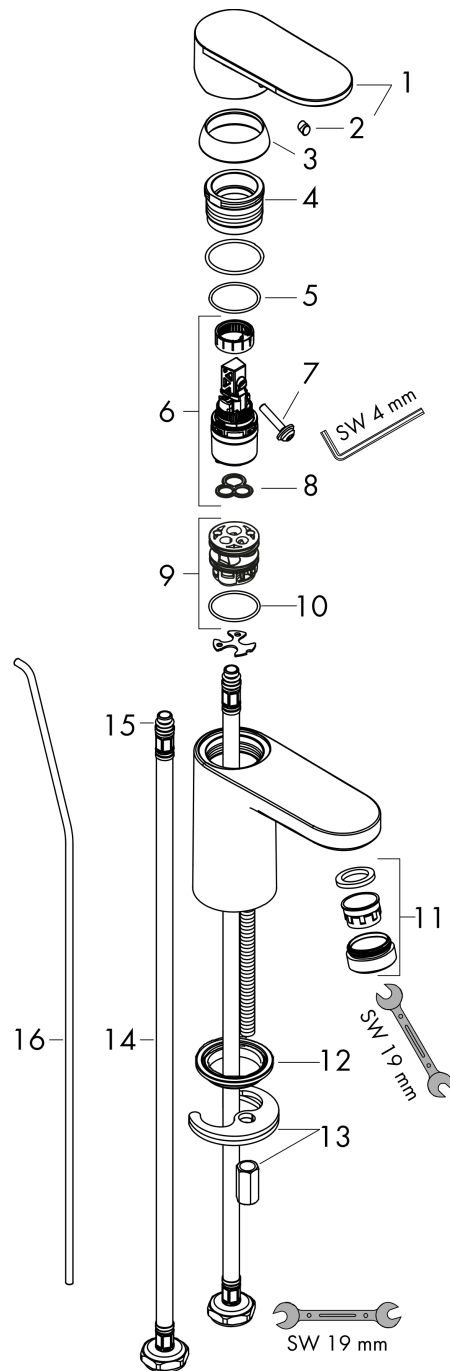

Vernis Blend

Single lever basin mixer 70 CoolStart with pop-up waste set

Surfaces: **chrome** Art. no. : **71584000**

Description

product features

- Consists of: single lever basin mixer, waste set
- ComfortZone 70 provides space for greater freedom of movement
- spout 89 mm long
- spout height: 71 mm
- free-standing installation
- Spray pattern: normal spray
- spray direction can be adjusted to minimise splash back
- Maximum flow rate (at 3 bar): 5 l/min
- Min. operating pressure: 1 bar
- Max. operating pressure: 10 bar
- ceramic cartridge
- pop-up waste set 1¼"
- Material waste set: synthetic
- WRAS 2101057

Article Details

Price excl. VAT

£ 73.11

Technology

Certificates

Product image

Scale drawing

Vernis Blend
Single lever basin mixer 70 CoolStart with pop-up waste set
 Surfaces: **chrome** Art. no. : **71584000**

Flowchart

Vernis Blend
Single lever basin mixer 70 CoolStart with pop-up waste set
 Surfaces: **chrome** Art. no. : **71584000**

Exploded Drawing

Year of production: >01/21

Vernis Blend

Single lever basin mixer 70 CoolStart with pop-up waste set

Surfaces: **chrome** Art. no. : **71584000**

Spare part list

Year of production: >01/21

Pos.	Description	Art. no.	Price	PU
1	handle	93678000	-	1
2	screw cover	96338000	-	1
3	flange	93680000	-	1
4	nut	93681000	-	1
5	O-ring 24x1,5	98434000	-	1
6	cartridge, assy	97685000	-	1
7	locking screw for handle	95140000	-	1
8	seal	98865000	-	1
9	adapter for cartridge	98866000	-	1
10	O-ring 23x2	98398000	-	1
11	aerator swivelling M24x1 (5 l/min)	93834000	-	1
12	seal Ø 42	98722000	-	1
13	fixing set	96016000	-	1
14	connection hose 450 mm M8x0,75 G3/8	97206000	-	1
15	O-ring 7x1,5	98422000	-	1
16	pull rod	93683000	-	1
a	pop up waste	92168000	-	1