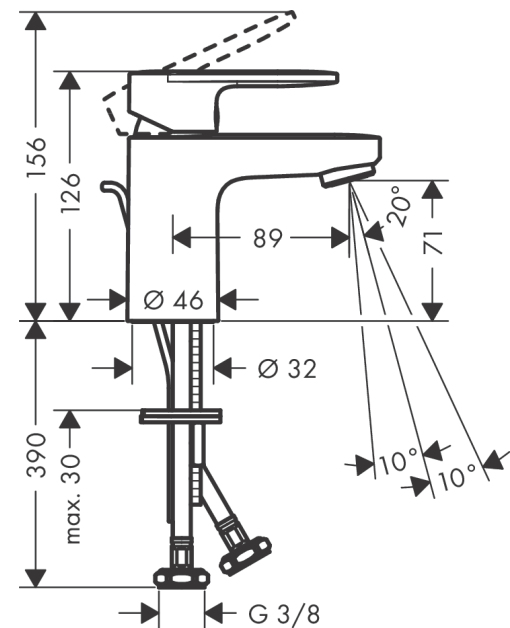

Vernis Blend

Single lever basin mixer 70 CoolStart with pop-up waste set

Surfaces: **chrome** Art. no. : **71584000**

Description

product features

- Consists of: single lever basin mixer, waste set
- ComfortZone 70 provides space for greater freedom of movement
- spout 89 mm long
- spout height: 71 mm
- free-standing installation
- Spray pattern: normal spray
- spray direction can be adjusted to minimise splash back
- Maximum flow rate (at 3 bar): 5 l/min
- Min. operating pressure: 1 bar
- Max. operating pressure: 10 bar
- ceramic cartridge
- pop-up waste set 1¼"
- Material waste set: synthetic
- WRAS 2101057

Article Details

Price excl. VAT

£ 73.11

Technology

Certificates

Product image

Scale drawing

Vernis Blend
Single lever basin mixer 70 CoolStart with pop-up waste set
 Surfaces: **chrome** Art. no. : **71584000**

Flowchart

Vernis Blend
Single lever basin mixer 70 CoolStart with pop-up waste set
 Surfaces: **chrome** Art. no. : **71584000**

Exploded Drawing

Year of production: >01/21

Vernis Blend

Single lever basin mixer 70 CoolStart with pop-up waste set

Surfaces: **chrome** Art. no. : **71584000**

Spare part list

Year of production: >01/21

Pos.	Description	Art. no.	Price	PU
1	handle	93678000	-	1
2	screw cover	96338000	-	1
3	flange	93680000	-	1
4	nut	93681000	-	1
5	O-ring 24x1,5	98434000	-	1
6	cartridge, assy	97685000	-	1
7	locking screw for handle	95140000	-	1
8	seal	98865000	-	1
9	adapter for cartridge	98866000	-	1
10	O-ring 23x2	98398000	-	1
11	aerator swivelling M24x1 (5 l/min)	93834000	-	1
12	seal Ø 42	98722000	-	1
13	fixing set	96016000	-	1
14	connection hose 450 mm M8x0,75 G3/8	97206000	-	1
15	O-ring 7x1,5	98422000	-	1
16	pull rod	93683000	-	1
a	pop up waste	92168000	-	1