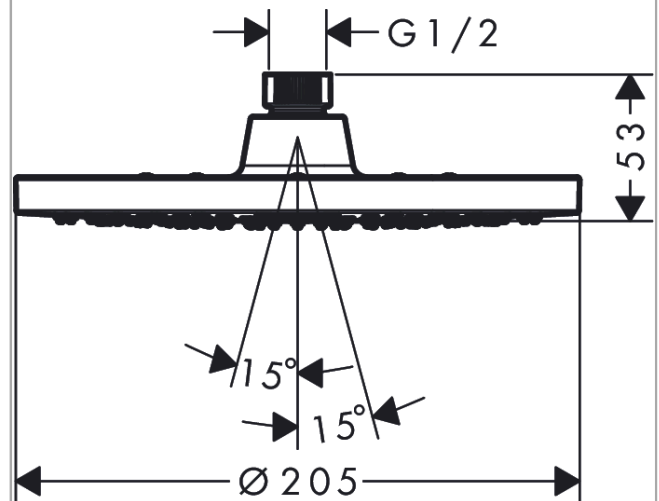

Vernis Blend

Overhead shower 200 1jet EcoSmart

Surfaces: **chrome** Art. no. : **26277000**

Description

product features

- Shower head size: 205 mm
- Spray pattern: Rain
- Ball-joint: overhead shower angle adjustable
- Spray face: plastic
- maximum flow rate 8.7 l/min at 3 bar
- Function from: 4.5 l/min
- Operating pressure: min. 1 bar/max. 6 bar
- overhead shower removable for cleaning
- Installation: ceiling or wall
- Connection thread 1/2"
- WRAS 2205010
- WRAS 2205010 - WRAS Approval Letter

Article Details

Price excl. VAT

£ 108.79

Technology

Certificates

Product image

Scale drawing

Vernis Blend
Overhead shower 200 1jet EcoSmart
 Surfaces: **chrome** Art. no. : **26277000**