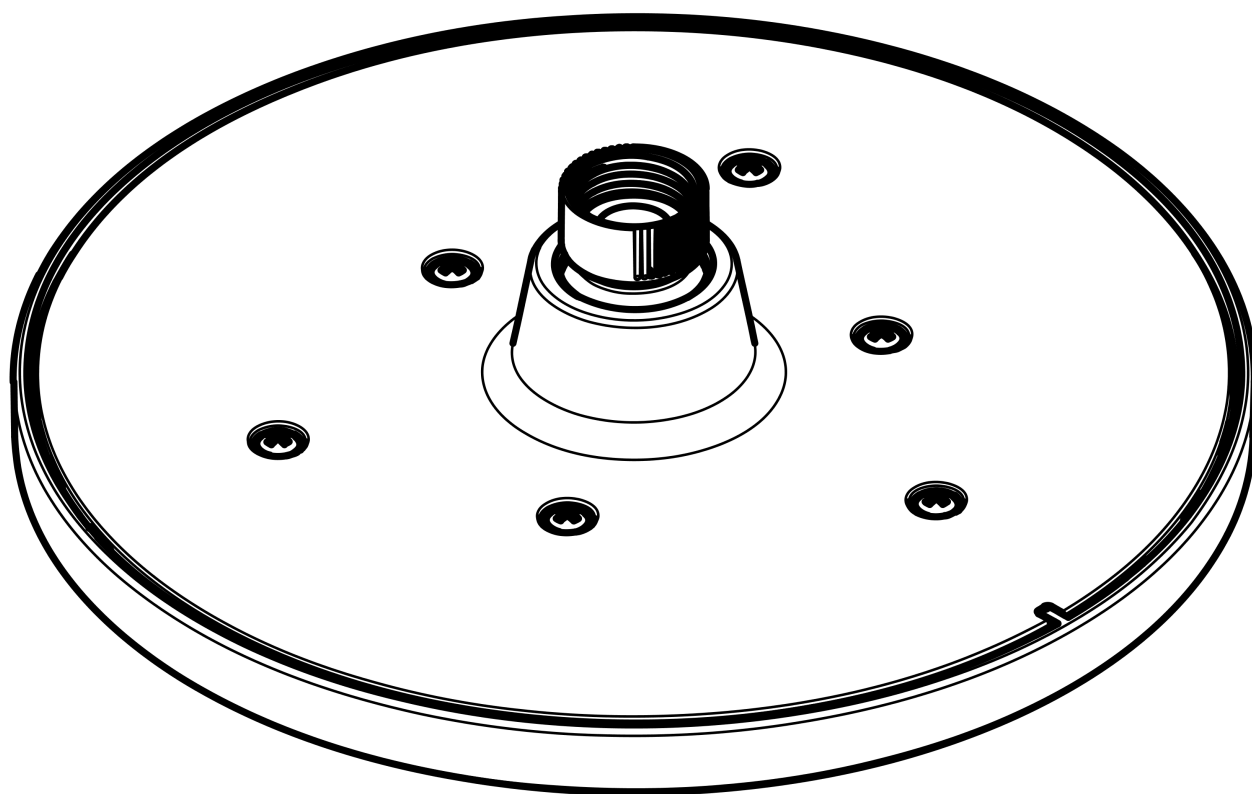

Vernis Blend

Overhead shower 200 1jet EcoSmart

Surfaces: **chrome** Art. no. : **26277000**

Description

product features

- Shower head size: 205 mm
- Spray pattern: Rain
- Ball-joint: overhead shower angle adjustable
- Spray face: plastic
- maximum flow rate 8.7 l/min at 3 bar
- Function from: 4.5 l/min
- Operating pressure: min. 1 bar/max. 6 bar
- overhead shower removable for cleaning
- Installation: ceiling or wall
- Connection thread 1/2"
- WRAS 2205010
- WRAS 2205010 - WRAS Approval Letter

Article Details

Price excl. VAT

£ 108.79

Technology

Certificates

Product image

Scale drawing

Vernis Blend
Overhead shower 200 1jet EcoSmart
 Surfaces: **chrome** Art. no. : **26277000**

Flowchart

The consumption was measured in combination with the appropriate fittings (thermostat/mixer/in-wall valve) to reflect actual application in practice.

Vernis Blend
Overhead shower 200 1jet EcoSmart
 Surfaces: **chrome** Art. no. : **26277000**

Exploded Drawing

Year of production: >04/21

Vernis Blend
Overhead shower 200 1jet EcoSmart
 Surfaces: **chrome** Art. no. : **26277000**

Spare part list

Year of production: >04/21

Pos.	Description	Art. no.	Price	PU
1	filter packing	94246000	-	1