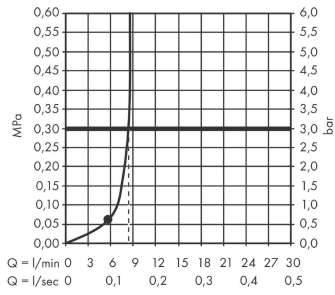

Vernis Blend
Overhead shower 200 1jet EcoSmart
Surfaces: **chrome** Art. no. : **26277000**

Flowchart

The consumption was measured in combination with the appropriate fittings (thermostat/mixer/in-wall valve) to reflect actual application in practice.