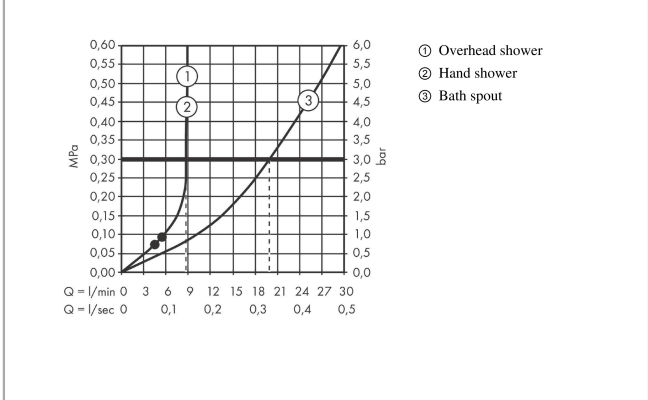

Vernis Blend
Showerpipe 200 1jet EcoSmart with bath thermostat
Surfaces: **chrome** Art. no. : **26079000**

Product image

Scale drawing

Flowchart