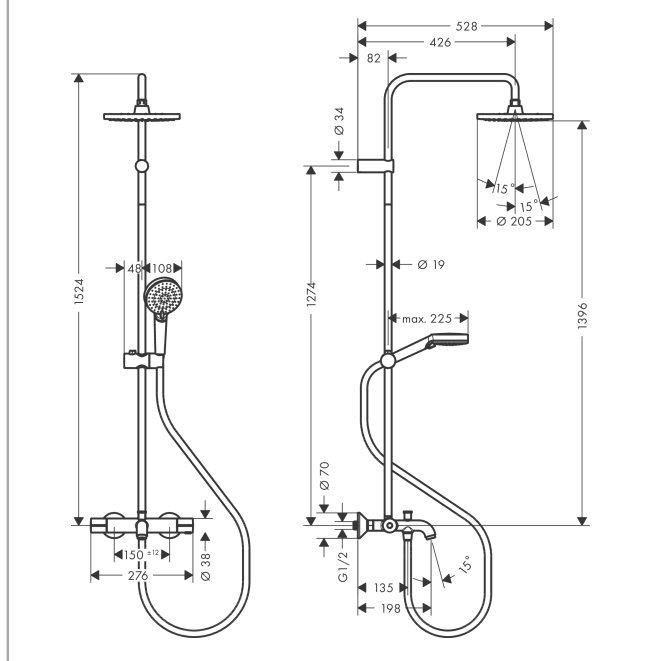

Scale drawing