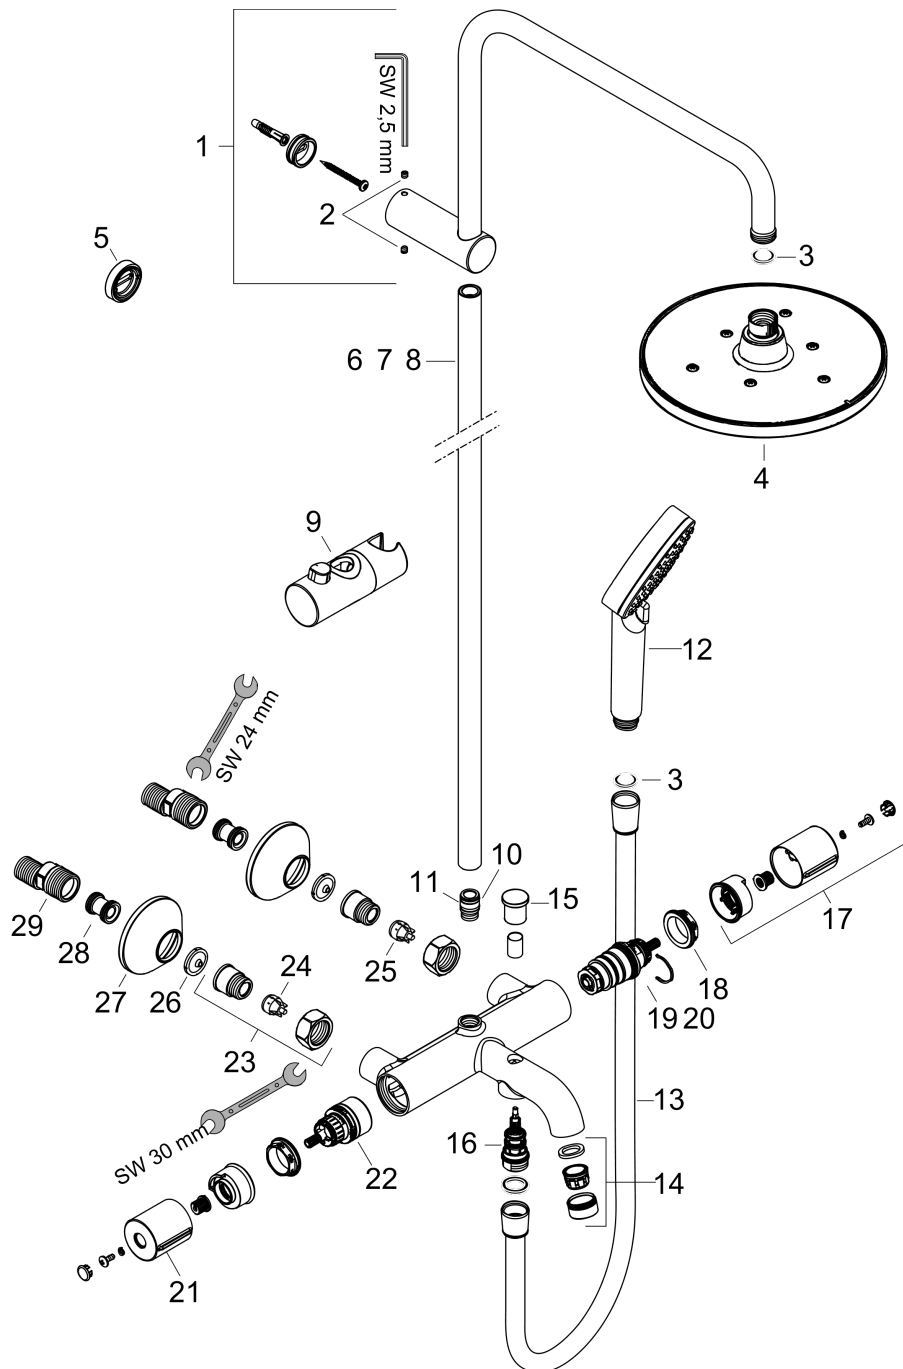

Vernis Blend
Showerpipe 200 1jet EcoSmart with bath thermostat
Surfaces: **chrome** Art. no. : **26079000**

Exploded Drawing

Year of production: >04/21

Vernis Blend

Showerpipe 200 1jet EcoSmart with bath thermostat

Surfaces: **chrome** Art. no. : **26079000**

Spare part list

Year of production: >04/21

Pos.	Description	Art. no.	Price	PU
1	shower arm	93768000	-	1
2	hollow set screw M5x5	98446000	-	1
3	filter packing	94246000	-	1
4	head shower	26277000	-	1
5	tile-matching-disk 7 mm	93813000	-	1
6	pipe 1145 mm	93907000	-	1
7	pipe 845 mm	93906000	-	1
8	pipe 945 mm	93770000	-	1
9	support, assy	93729000	-	1
10	O-ring 12x2	98214000	-	1
11	O-ring 11x2	98127000	-	1
12	handshower	26340000	-	1
13	shower hose Metaflex'C 1,60 m	28266000	-	1
14	aerator M24x1 (38 l/min)	92513000	-	1
15	diverter knob	93766000	-	1
16	selector	97978000	-	1
17	handle for thermostat	93727000	-	1
18	nut	98913000	-	1
19	thermostat cartridge	98282000	-	1
20	cartridge for exchanged connections	92373000	-	1
21	handle	93731000	-	1
22	shut off unit with selector	98283000	-	1
23	connecting thread G½	93730000	-	1
24	non return valve (pressure-resistant up to 2 MPa)	93136000	-	1
25	non return valve	96737000	-	1
26	filter packing	96922000	-	1
27	escutcheon Ø 70 mm	93718000	-	1
28	set of S-unions (±12 mm)	94140000	-	1
29	noise reduction	96429000	-	1