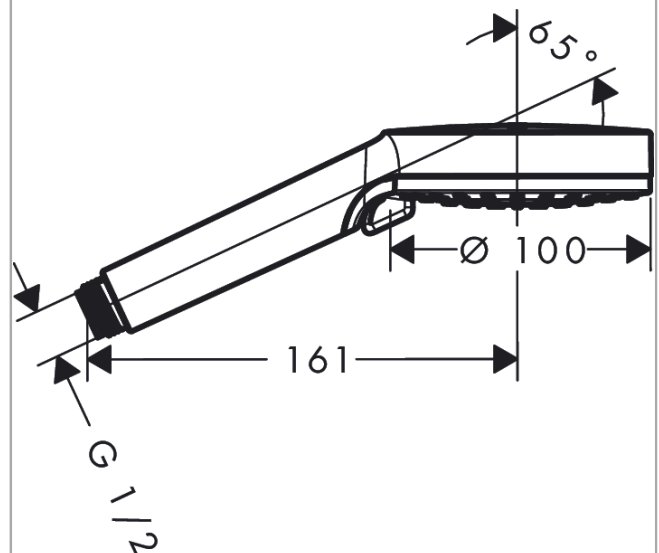

Scale drawing