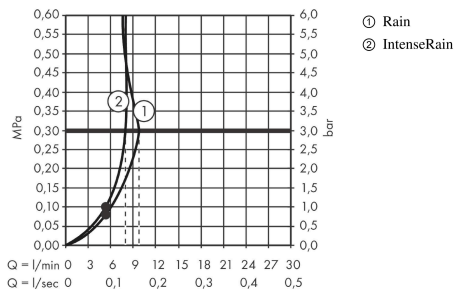

Vernis Blend
Hand shower 100 Vario EcoSmart
Surfaces: **chrome** Art. no. : **26340000**

Flowchart

The consumption was measured in combination with the appropriate fittings (thermostat/mixer/ in-wall valve) to reflect actual application in practice.