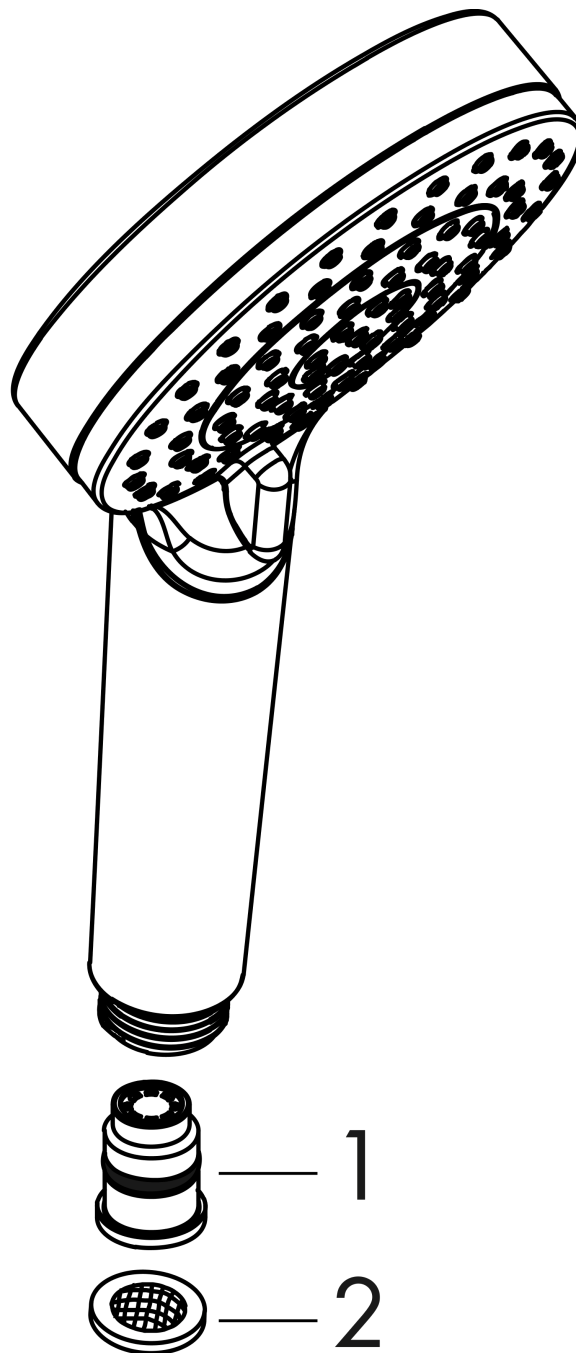

##### product features

- Shower head size: 100 mm
- Spray pattern: Rain, IntenseRain
- spray type adjustment by turning
- Maximum flow rate (at 3 bar): 9.7 l/min
- minimum flow pressure: 1 bar
- Operating pressure: min. 1 bar/max. 6 bar
- with internal water conduction
- rinseable screen seal
- Connection thread 1/2"
- WRAS 2011015

#### Product image

#### Scale drawing

**Vernis Blend**  
**Hand shower 100 Vario EcoSmart**  
 Surfaces: **chrome** Art. no. : **26340000**

**Flowchart**

The consumption was measured in combination with the appropriate fittings (thermostat/mixer/ in-wall valve) to reflect actual application in practice.

Vernis Blend  
 Hand shower 100 Vario EcoSmart  
 Surfaces: chrome Art. no. : 26340000

Exploded Drawing

Year of production: >02/21

**Vernis Blend**  
**Hand shower 100 Vario EcoSmart**  
 Surfaces: **chrome** Art. no. : **26340000**