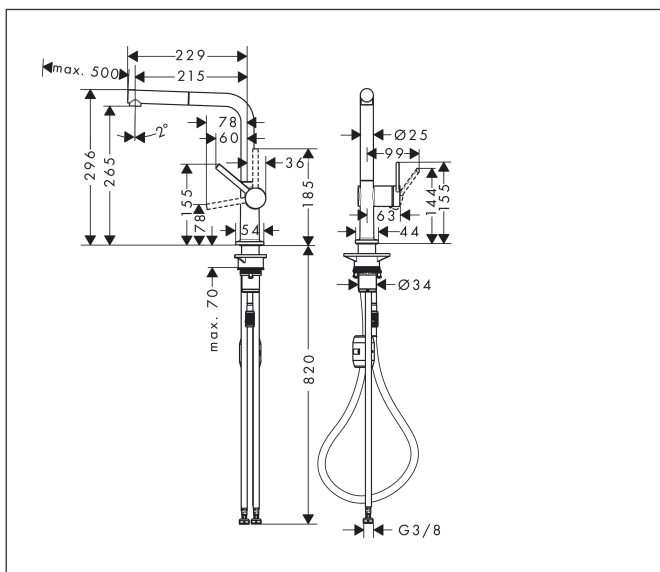

Brand hansgrohe
 Art. Name **Talis M54** Single lever kitchen mixer 270, Eco, pull-out spout, 1 jet
 Art. Nr. 72845670
 Surface Matt Black
 Pos. 1

Product picture

Features

- ComfortZone 270
- l-spout
- swivel range adjustable in 4 steps 60°, 110°, 150° or 360°
- laminar spray
- quick connect hose
- connection dimension: DN15
- maximum flow rate at 3 bar: 4,9 l/min
- ceramic cartridge
- connection type: G 3/8 connections
- temperature limitation adjustable
- integrated non-return valve
- suitable for continuous flow water heaters
- extension length up to 50 cm
- tap hole with Ø 35 mm required

Drawing

Technology

Spray Types

Codes / Standards

- PIX 29745/10