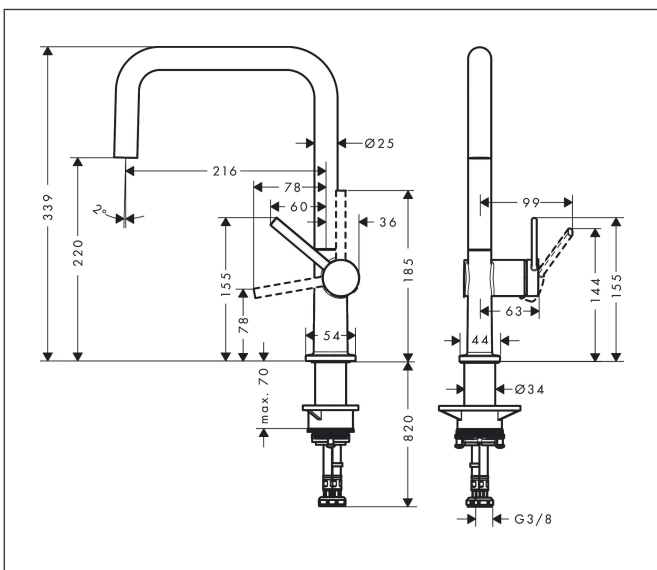

Brand hansgrohe
 Art. Name **Talis M54** Single lever kitchen mixer U 220, Eco, 1jet
 Art. Nr. 72844670
 Surface Matt Black
 Pos. 1

Product picture

Features

- ComfortZone 220
- swivel range adjustable in 4 steps 60°, 110°, 150° or 360°
- laminar spray
- connection dimension: DN15
- maximum flow rate at 3 bar: 5,7 l/min
- ceramic cartridge
- connection type: G 3/8 connections
- temperature limitation adjustable
- suitable for continuous flow water heaters
- tap hole with Ø 35 mm required

Drawing

Technology

Spray Types

Codes / Standards

- PIX 29744/10