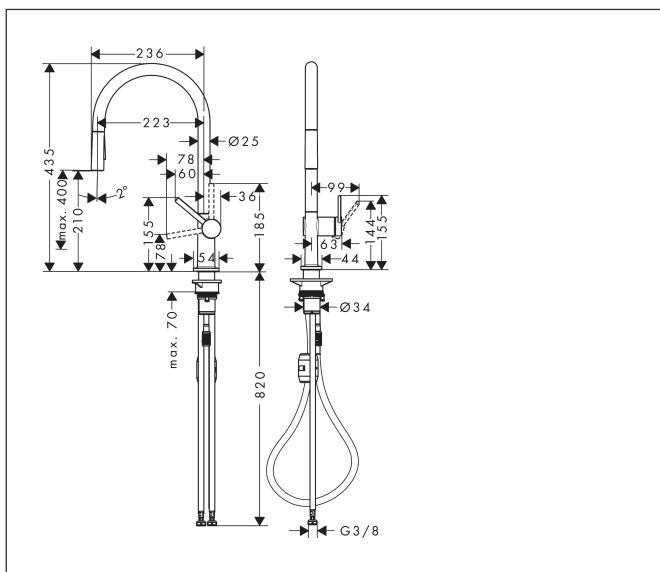

Brand hansgrohe
 Art. Name **Talis M54** Single lever kitchen mixer 210, Eco, pull-out spray, 2jet
 Art. Nr. 72842670
 Surface Matt Black
 Pos. 1

Product picture

Drawing

Features

- ComfortZone 210
- swivel range adjustable in 4 steps 60°, 110°, 150° or 360°
- laminar spray, shower spray
- lockable shower spray, spray returns through pressing spray diverter and spray returns automatically through handle closing
- quick connect hose
- connection dimension: DN15
- maximum flow rate at 3 bar: 5 l/min
- ceramic cartridge
- connection type: G 3/8 connections
- temperature limitation adjustable
- integrated non-return valve
- suitable for continuous flow water heaters
- extension length up to 50 cm
- tap hole with Ø 35 mm required

Technology

Spray Types

Codes / Standards

- PIX 29743/100