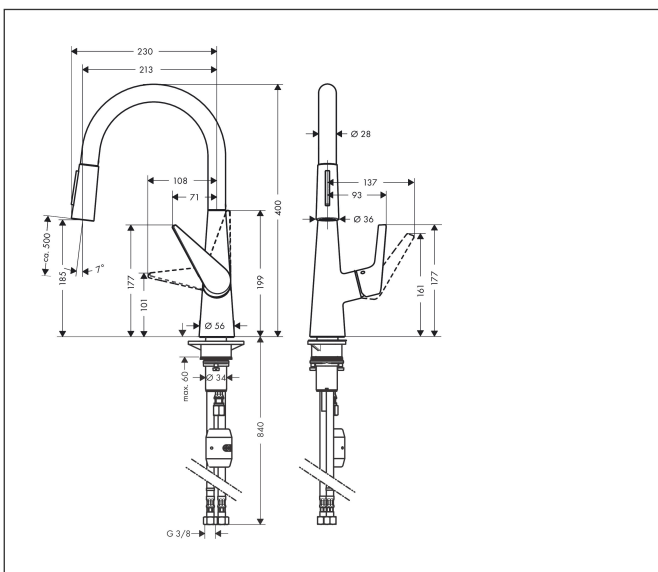

Brand	hansgrohe
Art. Name	Talis M51 Single lever kitchen mixer 200, Eco, pull-out spray, 2jet
Art. Nr.	72817000
Surface	Chrome
Pos.	1

Product picture

Drawing

Features

- ComfortZone 200
- swivel range adjustable in 2 steps to 110° or 150°
- laminar spray, shower spray
- lockable shower spray, spray returns through pressing spray diverter
- MagFit magnetic shower support
- quick connect hose
- connection dimension: DN15
- maximum flow rate at 3 bar: 4,7 l/min
- ceramic cartridge
- connection type: G 3/8 connections
- temperature limitation adjustable
- integrated non-return valve
- suitable for continuous flow water heaters
- extension length up to 50 cm