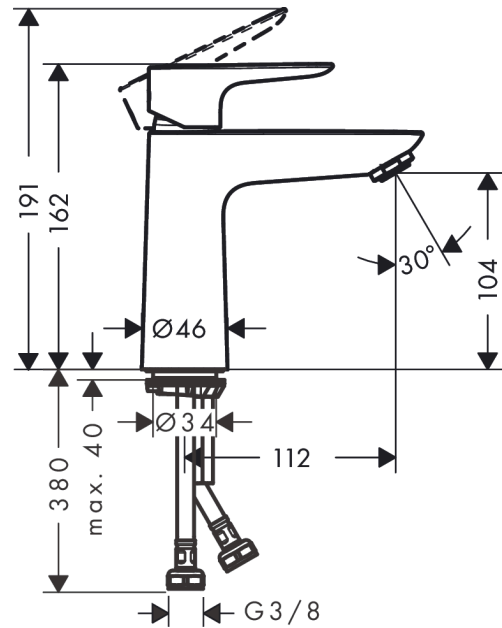

##### product features

- ComfortZone 110 provides space for greater freedom of movement
- spout 112 mm long
- spout height: 104 mm
- free-standing installation
- Spray pattern: normal spray
- Maximum flow rate (at 3 bar): 5 l/min
- ceramic cartridge
- QuickClean technology for easy limescale removal
- WRAS 2201041

#### Certificates

**Talis E**  
**Single lever basin mixer 110 CoolStart without waste**  
 Surfaces: **brushed bronze** Art. no. : **71714140**

Product image

Scale drawing

Flowchart

**Talis E**  
**Single lever basin mixer 110 CoolStart without waste**  
 Surfaces: **brushed bronze** Art. no. : **71714140**

**Exploded Drawing**

Year of production: >06/20

**Talis E****Single lever basin mixer 110 CoolStart without waste**Surfaces: **brushed bronze** Art. no. : **71714140****Spare part list**

Year of production: &gt;06/20

<b>Pos.</b>	<b>Description</b>	<b>Art. no.</b>	<b>Price</b>	<b>PU</b>
1	handle	92688140	-	1
2	screw cover	95704000	-	1
3	flange	92625140	-	1
4	nut	92689000	-	1
5	O-ring 25x1,5	98146000	-	1
6	O-ring 27x1,5	92527000	-	1
7	cartridge, assy	97685000	-	1
8	seal	98865000	-	1
9	adapter for cartridge	92628000	-	1
10	adapter for cartridge	95975000	-	1
11	O-ring 23x2	98398000	-	1
12	aerator M24x1 (5 l/min)	13185340	-	1
13	screw M8 x 68	97736000	-	1
14	seal	97608000	-	1
15	fixing set	96016000	-	1
16	connection hose 450 mm M8x0,75 G3/8	97206000	-	1
17	O-ring 6,6x1,6	93019000	-	1