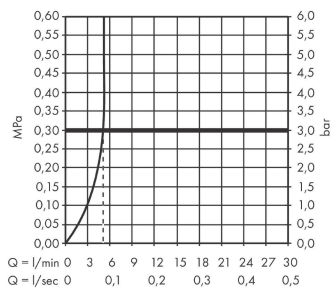

#### Certificates

**Talis E**  
**Single lever basin mixer 110 CoolStart without waste**  
 Surfaces: **brushed bronze** Art. no. : **71714140**

Product image

Scale drawing

Flowchart

**Talis E**  
**Single lever basin mixer 110 CoolStart without waste**  
 Surfaces: **brushed bronze** Art. no. : **71714140**