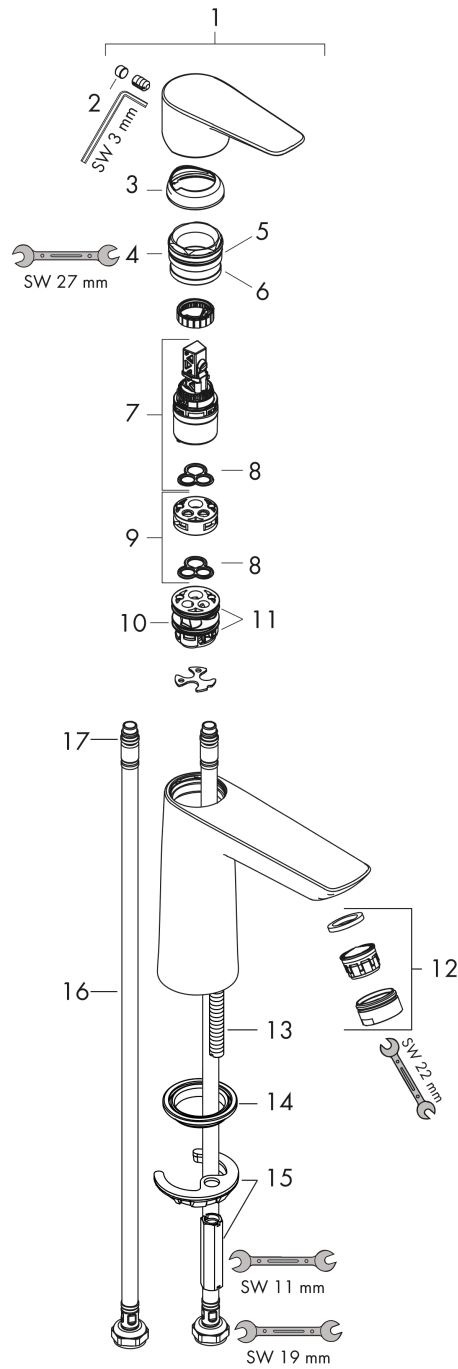

##### product features

- ComfortZone 110 provides space for greater freedom of movement
- spout 112 mm long
- spout height: 104 mm
- free-standing installation
- Spray pattern: normal spray
- Maximum flow rate (at 3 bar): 5 l/min
- ceramic cartridge
- QuickClean technology for easy limescale removal
- WRAS 2201041

#### Certificates

**Talis E**  
**Single lever basin mixer 110 CoolStart without waste**  
 Surfaces: **brushed bronze** Art. no. : **71714140**

Product image

Scale drawing

Flowchart

**Talis E**  
**Single lever basin mixer 110 CoolStart without waste**  
 Surfaces: **brushed bronze** Art. no. : **71714140**

**Exploded Drawing**

Year of production: >06/20

**Talis E****Single lever basin mixer 110 CoolStart without waste**Surfaces: **brushed bronze** Art. no. : **71714140****Spare part list**

Year of production: &gt;06/20

<b>Pos.</b>	<b>Description</b>	<b>Art. no.</b>	<b>Price</b>	<b>PU</b>
1	handle	92688140	-	1
2	screw cover	95704000	-	1
3	flange	92625140	-	1
4	nut	92689000	-	1
5	O-ring 25x1,5	98146000	-	1
6	O-ring 27x1,5	92527000	-	1
7	cartridge, assy	97685000	-	1
8	seal	98865000	-	1
9	adapter for cartridge	92628000	-	1
10	adapter for cartridge	95975000	-	1
11	O-ring 23x2	98398000	-	1
12	aerator M24x1 (5 l/min)	13185340	-	1
13	screw M8 x 68	97736000	-	1
14	seal	97608000	-	1
15	fixing set	96016000	-	1
16	connection hose 450 mm M8x0,75 G3/8	97206000	-	1
17	O-ring 6,6x1,6	93019000	-	1