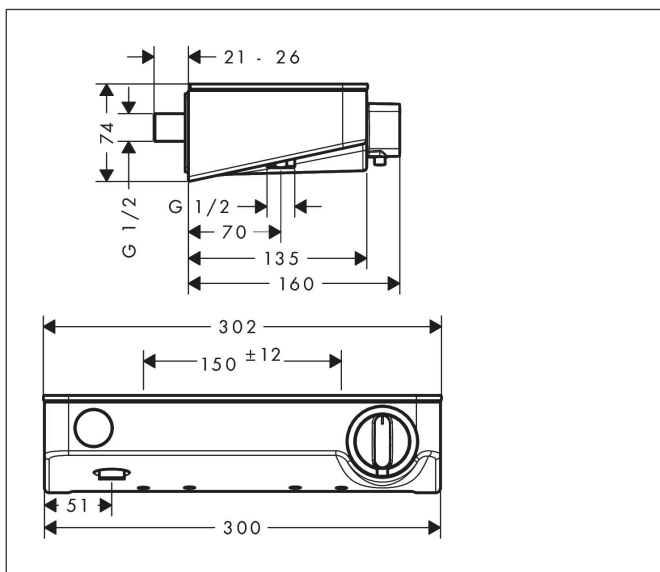

Brand	hansgrohe
Art. Name	ShowerTablet Select Shower thermostat 300 for exposed installation
Art. Nr.	13171000
Surface	Chrome
Pos.	1

Product picture

Features

- 1 function
- thermostat cartridge, Start/stop valve to operate the functions
- material handles: metal
- CoolContact thermostat: Prevents the housing from heating up, making showering even safer
- maximum flow rate at 3 bar: 14 l/min
- flow rate hand shower connection at 3 bar: 14 l/min
- min. operating pressure: 1 bar
- max. operating pressure: 10 bar
- in case of installation on existing G 3/4 connections, adaptor no.02026000 must be used
- safety stop at 40 °C
- temperature limitation adjustable
- with isolated water conduction
- non-return valve
- with silencer
- shelf made of safety glass
- surface shelf: mirror glass
- centre distance: 150 ± 12 mm
- connection dimension: DN15
- dirt filter included
- thermostat is delivered with button hand shower
- connection type: G 1/2

Drawing

Technology

Codes / Standards

- PA-IX 28055/IC