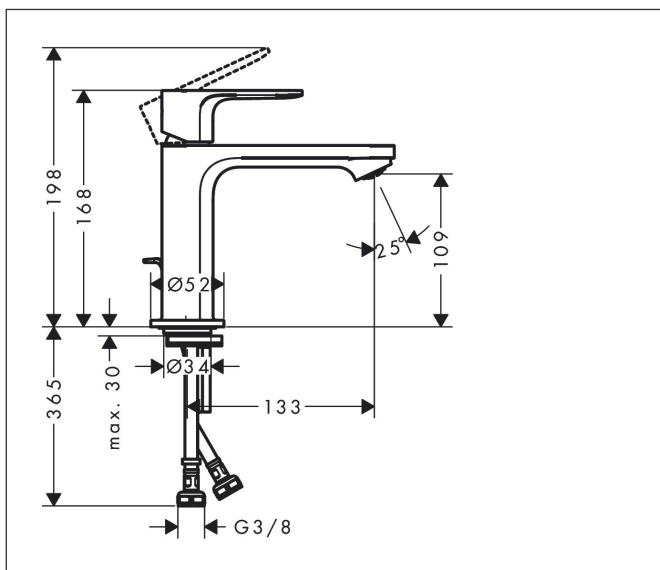

Drawing

Technology

Codes / Standards

- PA-IX 38265/IO