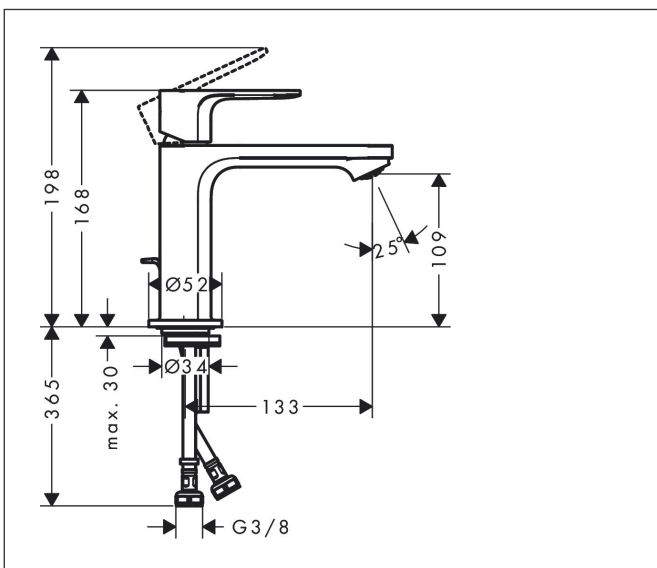

Drawing

Technology

Codes / Standards

- PA-IX 38265/IO