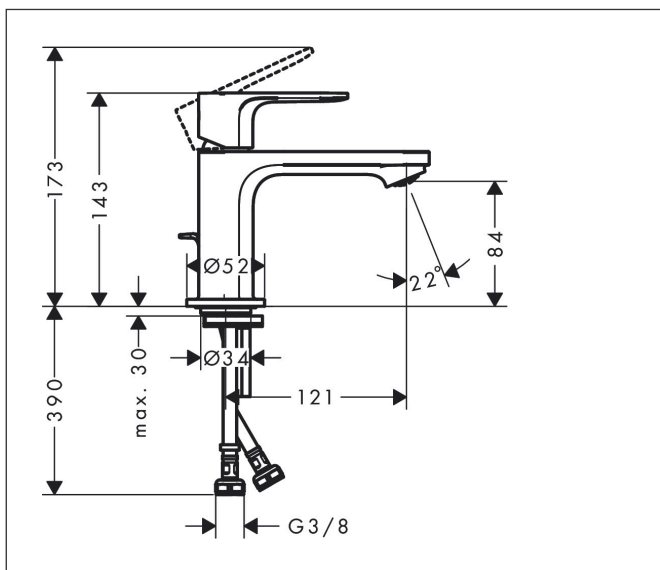

Drawing

Technology

Codes / Standards

- PA-IX 38265/IO