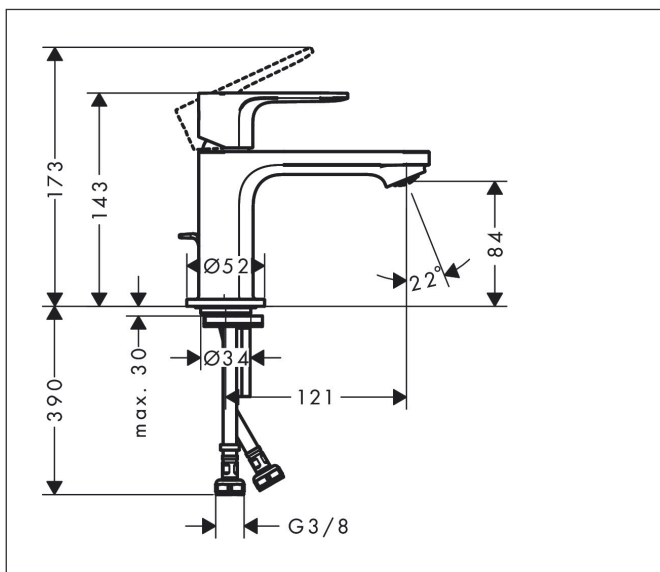

Drawing

Technology

Codes / Standards

- PA-IX 38265/IO