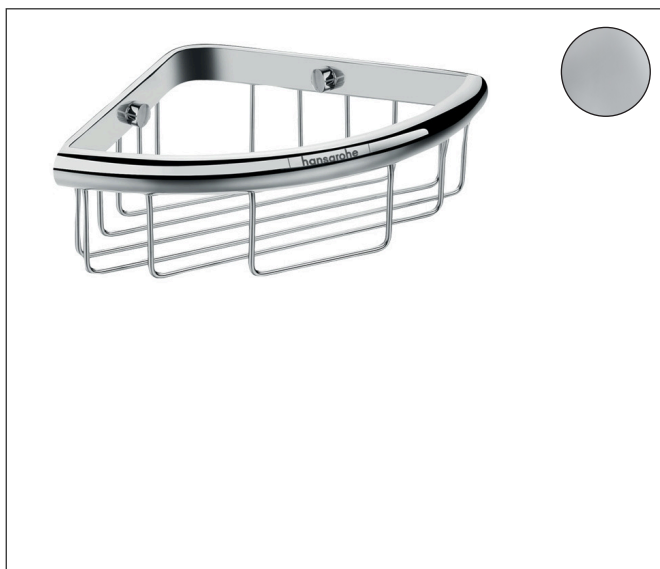

Brand	hansgrohe
Art. Name	<b>Logis Universal</b> Corner basket
Art. Nr.	41710000
Surface	Chrome
Pos.	1

## Product picture

## Features

- wall-mounted
- holder material: metal
- with mounting material
- concealed fastening
- diameter drill hole: 6 mm