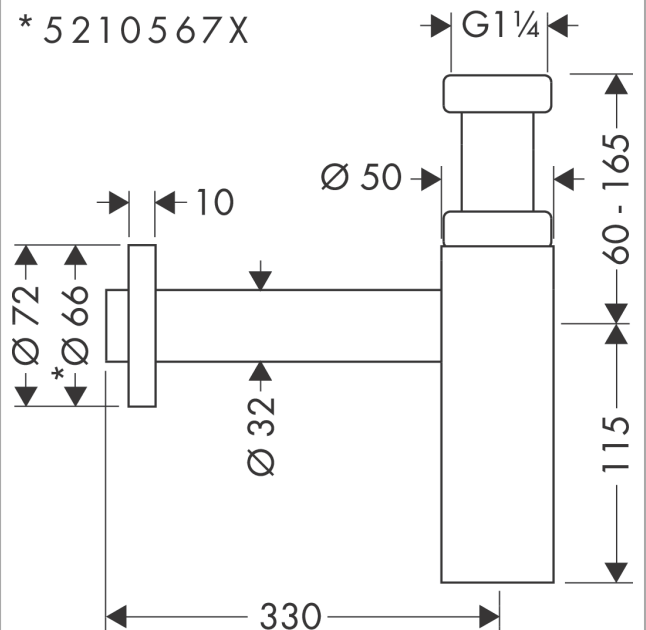

Bottle trap Flowstar S

Surfaces: **brushed bronze** Art. no. : **52105140**

Description

product features

- adjustment distance 60 - 165 mm
- Distance to wall 330 mm
- water seal: 75 mm
- connection dimension entry: 1 1/4"
- Connection dimension: outlet: DN32

Article Details

Price excl. VAT

£ 111.00

Design awards

Product image

Scale drawing

Bottle trap Flowstar S
Surfaces: **brushed bronze**

Art. no. : **52105140**

Exploded Drawing

Year of production: >11/16

Bottle trap Flowstar S

Surfaces: **brushed bronze** Art. no. : **52105140**

Spare part list

Year of production: >11/16

Pos.	Description	Art. no.	Price	PU
1	seal 1¼"	53971000	-	1
2	sleeve pipe 1¼" 150 mm	96420140	-	1
3	wall pipe 1¼" 500 mm	53493140	-	1
4	escutcheon	96490140	-	1
5	sealed box	96487000	-	1
6	sleeve	96554140	-	1
7	sleeve nut	97702140	-	1
8	plug	97258000	-	1
9	wedge-shaped seal 1¼"	97701000	-	1
10	O-ring 38x2,5	98198000	-	1
a	pipe 1¼" 300 mm	53428140	-	1