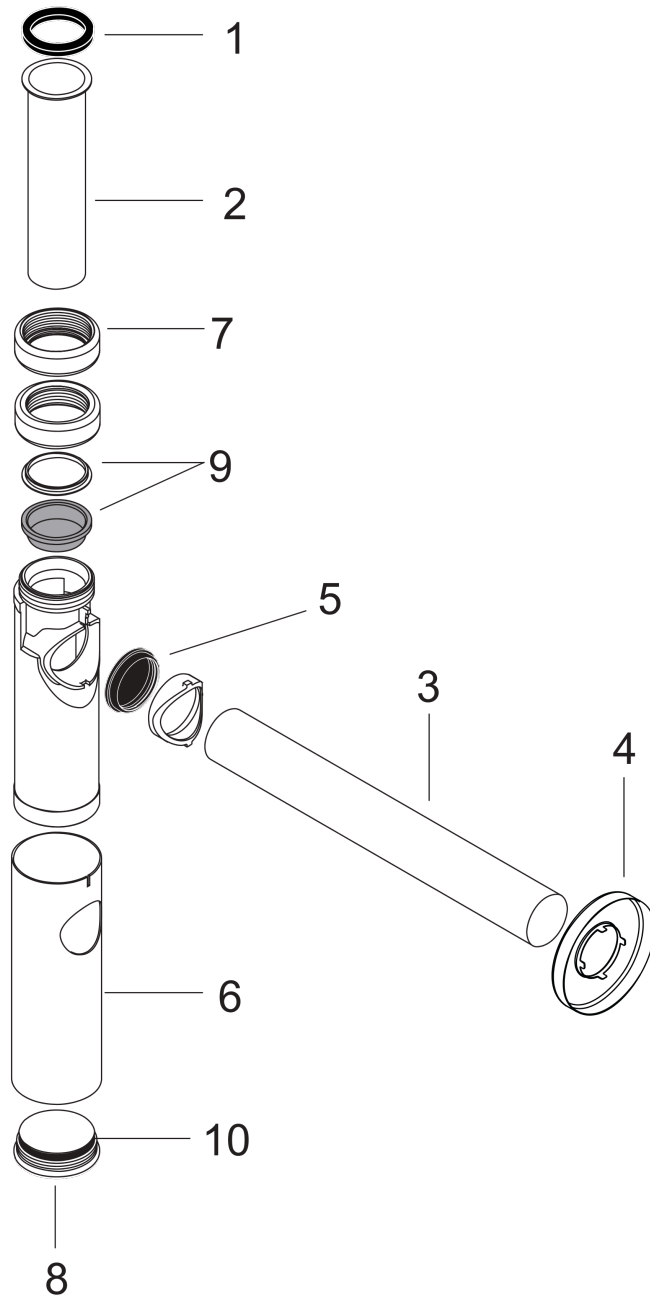

Bottle trap Flowstar S

Surfaces: **brushed bronze** Art. no. : **52105140**

Description

product features

- adjustment distance 60 - 165 mm
- Distance to wall 330 mm
- water seal: 75 mm
- connection dimension entry: 1 1/4"
- Connection dimension: outlet: DN32

Article Details

Price excl. VAT

£ 111.00

Design awards

Product image

Scale drawing

Bottle trap Flowstar S
Surfaces: **brushed bronze**

Art. no. : **52105140**

Exploded Drawing

Year of production: >11/16

Bottle trap Flowstar S

Surfaces: **brushed bronze** Art. no. : **52105140**

Spare part list

Year of production: >11/16

Pos.	Description	Art. no.	Price	PU
1	seal 1¼"	53971000	-	1
2	sleeve pipe 1¼" 150 mm	96420140	-	1
3	wall pipe 1¼" 500 mm	53493140	-	1
4	escutcheon	96490140	-	1
5	sealed box	96487000	-	1
6	sleeve	96554140	-	1
7	sleeve nut	97702140	-	1
8	plug	97258000	-	1
9	wedge-shaped seal 1¼"	97701000	-	1
10	O-ring 38x2,5	98198000	-	1
a	pipe 1¼" 300 mm	53428140	-	1