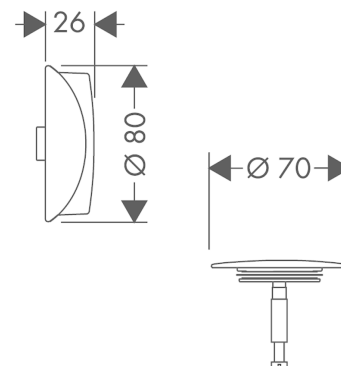

Flexaplus

Finish set waste and overflow set

Surfaces: **matt black** Art. no. : **58185670**

Description

product features

- Consists of: turning handle, security plug
- suitable for standard and large bath tubs

Article Details

Price excl. VAT

£ 98.60

Design awards

Certificates

Product image

Scale drawing

Flexaplus

Finish set waste and overflow set

Surfaces: **matt black** Art. no. : **58185670**

Exploded Drawing

Year of production: >07/19

Flexaplus

Finish set waste and overflow set

Surfaces: **matt black** Art. no. : **58185670**

Spare part list

Year of production: >07/19

Pos.	Description	Art. no.	Price	PU
1	turning handle	96329670	-	1
2	plug	96153670	-	1
3	hexagon socket screw M5x25	97658000	-	1
4	O-ring 36x3,5	98066000	-	1