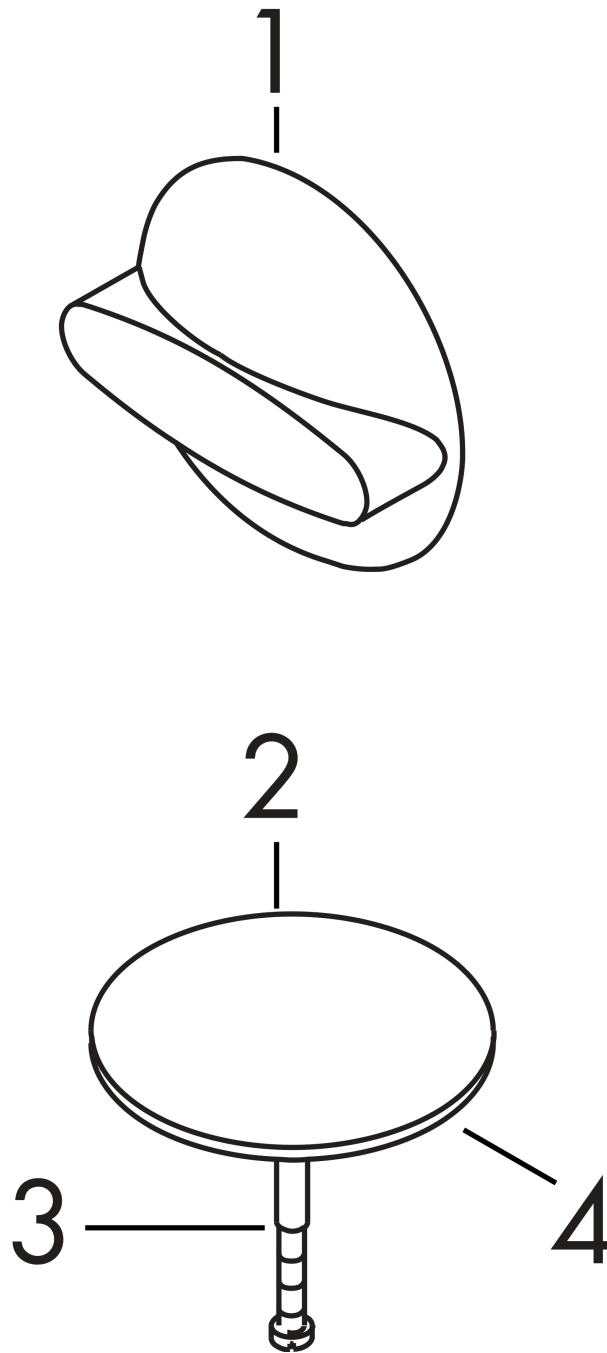

Flexaplus

Finish set waste and overflow set

Surfaces: **matt black** Art. no. : **58185670**

Description

product features

- Consists of: turning handle, security plug
- suitable for standard and large bath tubs

Article Details

Price excl. VAT

£ 98.60

Design awards

Certificates

Product image

Scale drawing

Flexaplus

Finish set waste and overflow set

Surfaces: **matt black** Art. no. : **58185670**

Exploded Drawing

Year of production: >07/19

Flexaplus

Finish set waste and overflow set

Surfaces: **matt black** Art. no. : **58185670**

Spare part list

Year of production: >07/19

Pos.	Description	Art. no.	Price	PU
1	turning handle	96329670	-	1
2	plug	96153670	-	1
3	hexagon socket screw M5x25	97658000	-	1
4	O-ring 36x3,5	98066000	-	1