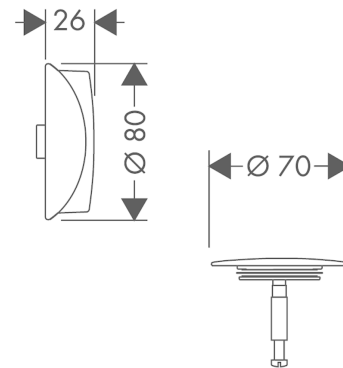

Flexaplus

Finish set waste and overflow set

Surfaces: **brushed bronze** Art. no. : **58185140**

Description

product features

- Consists of: turning handle, security plug
- suitable for standard and large bath tubs

Article Details

Price excl. VAT

£ 105.70

Design awards

Certificates

Product image

Scale drawing

Flexaplus

Finish set waste and overflow set

Surfaces: **brushed bronze** Art. no. : **58185140**

Exploded Drawing

Year of production: >12/19

Flexaplus

Finish set waste and overflow set

Surfaces: **brushed bronze** Art. no. : **58185140**

Spare part list

Year of production: >12/19

Pos.	Description	Art. no.	Price	PU
1	turning handle	96329XXX	> £ 23.86	-
2	plug	96153140	-	1
3	hexagon socket screw M5x25	97658000	-	1
4	O-ring 36x3,5	98066000	-	1