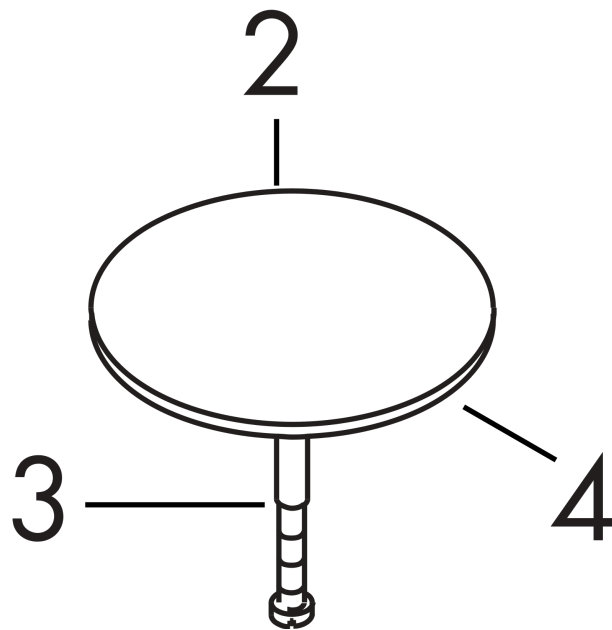

Flexaplus

Finish set waste and overflow set

Surfaces: **brushed bronze** Art. no. : **58185140**

Description

product features

- Consists of: turning handle, security plug
- suitable for standard and large bath tubs

Article Details

Price excl. VAT

£ 105.70

Design awards

Certificates

Product image

Scale drawing

Flexaplus

Finish set waste and overflow set

Surfaces: **brushed bronze** Art. no. : **58185140**

Exploded Drawing

Year of production: >12/19

Flexaplus

Finish set waste and overflow set

Surfaces: **brushed bronze** Art. no. : **58185140**

Spare part list

Year of production: >12/19

Pos.	Description	Art. no.	Price	PU
1	turning handle	96329XXX	> £ 23.86	-
2	plug	96153140	-	1
3	hexagon socket screw M5x25	97658000	-	1
4	O-ring 36x3,5	98066000	-	1