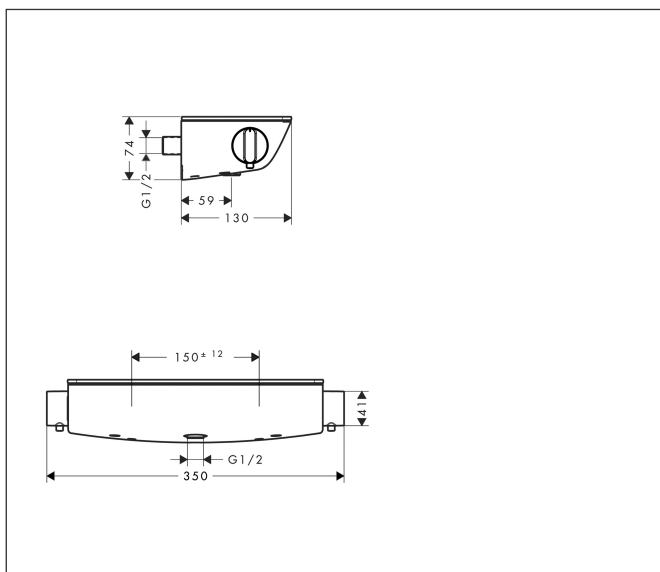

Brand	hansgrohe
Art. Name	EcoStat Select Shower thermostat for exposed installation
Art. Nr.	13161000
Surface	Chrome
Pos.	1

Product picture

Drawing

Codes / Standards

- PA-IX 19697/IB

Features

- 1 function
- thermostat cartridge, ceramic valve 180°
- volume control for 1 outlet
- material handles: metal
- CoolContact thermostat: Prevents the housing from heating up, making showering even safer
- EcoStop button limits the water consumption to 10 l/min
- maximum flow rate at 3 bar: 12 l/min
- flow rate hand shower connection at 3 bar: 12 l/min
- min. operating pressure: 1 bar
- max. operating pressure: 10 bar
- in case of installation on existing G 3/4 connections, adaptor no.02026000 must be used
- safety stop at 40 °C
- temperature limitation adjustable
- with isolated water conduction
- non-return valve
- with silencer
- shelf made of safety glass
- surface shelf: mirror glass
- centre distance: 150 ± 12 mm
- connection dimension: DN15
- dirt filter included
- connection type: s-shaped connections