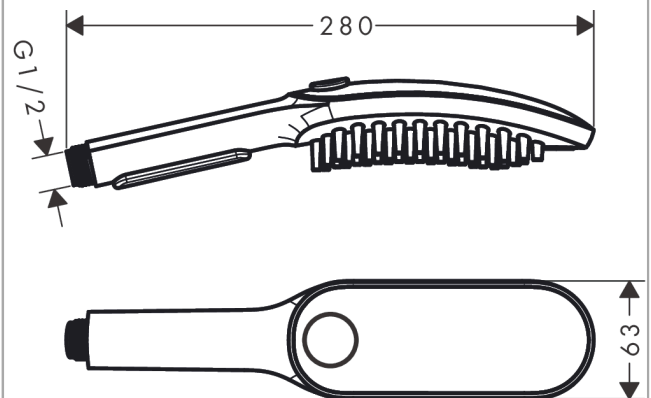

DogShower

Dogs hand shower 150 3jet Select

Surfaces: **matt white** Art. no. : **26640700**

Description

product features

- Shower head size: 150 x 63 mm
- Spray pattern: fur spray, leg spray, paw spray
- Select button to comfortably switch between spray modes
- Maximum flow rate (at 3 bar): 7.6 l/min
- Function from: 5.7 l/min
- Operating pressure: min. 1 bar/max. 6 bar
- minimum flow pressure: 1 bar
- elongated, brush-like nozzles (1,5 cm) for thorough cleaning with massage effect
- ergonomic design
- Water Boost: boost function to increase waterflow when needed
- Suitable for continuous flow water heaters
- Connection dimension: 1/2"
- rinseable screen seal
- Non-return valve

Scale drawing

DogShower

Dogs hand shower 150 3jet Select

Surfaces: **matt white** Art. no. : **26640700**

Flowchart

The consumption was measured in combination with the appropriate fittings (thermostat/mixer/in-wall valve) to reflect actual application in practice.