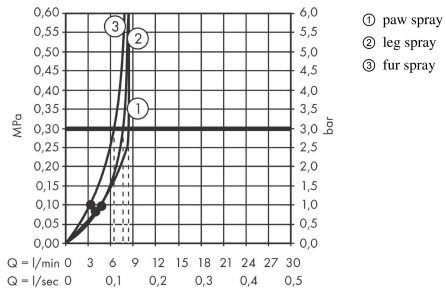

DogShower

Dogs hand shower 150 3jet Select

Surfaces: **matt white** Art. no. : **26640700**

Description

product features

- Shower head size: 150 x 63 mm
- Spray pattern: fur spray, leg spray, paw spray
- Select button to comfortably switch between spray modes
- Maximum flow rate (at 3 bar): 7.6 l/min
- Function from: 5.7 l/min
- Operating pressure: min. 1 bar/max. 6 bar
- minimum flow pressure: 1 bar
- elongated, brush-like nozzles (1,5 cm) for thorough cleaning with massage effect
- ergonomic design
- Water Boost: boost function to increase waterflow when needed
- Suitable for continuous flow water heaters
- Connection dimension: 1/2"
- rinseable screen seal
- Non-return valve

Scale drawing

DogShower

Dogs hand shower 150 3jet Select

Surfaces: **matt white** Art. no. : **26640700**

Flowchart

The consumption was measured in combination with the appropriate fittings (thermostat/mixer/in-wall valve) to reflect actual application in practice.