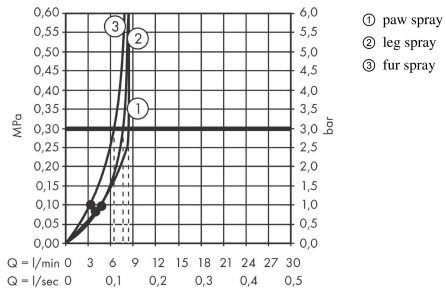

##### product features

- Shower head size: 150 x 63 mm
- Spray pattern: fur spray, leg spray, paw spray
- Select button to comfortably switch between spray modes
- Maximum flow rate (at 3 bar): 7.6 l/min
- Function from: 5.7 l/min
- Operating pressure: min. 1 bar/max. 6 bar
- minimum flow pressure: 1 bar
- elongated, brush-like nozzles (1,5 cm) for thorough cleaning with massage effect
- ergonomic design
- Water Boost: boost function to increase waterflow when needed
- Suitable for continous flow water heaters
- Connection dimension: 1/2"
- rinseable screen seal
- Non-return valve

#### Scale drawing

**DogShower**

**Dogs hand shower 150 3jet Select**

Surfaces: **matt black** Art. no. : **26640670**

**Flowchart**

The consumption was measured in combination with the appropriate fittings (thermostat/mixer/in-wall valve) to reflect actual application in practice.