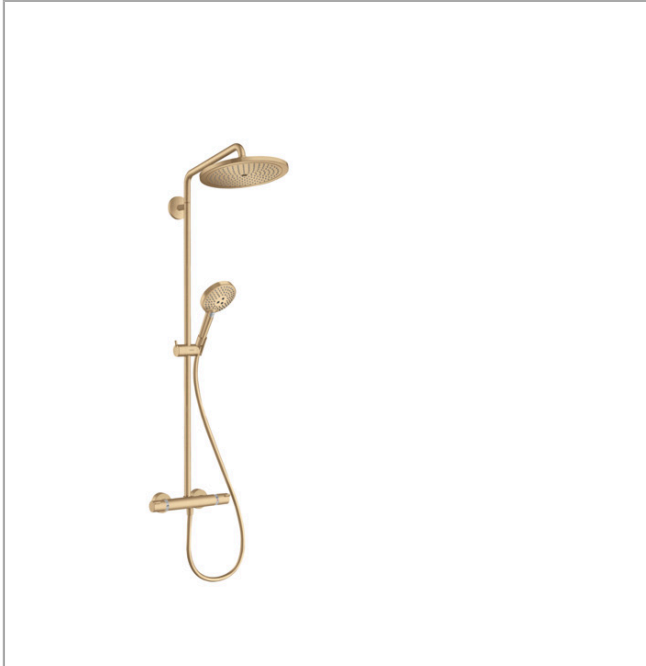

Croma Select S

Showerpipe 280 1jet EcoSmart 9 l/min with thermostat and hand shower Raindance Select S 120 3jet

Surfaces: **brushed bronze** Art. no. : **26891140**

Description

product features

- Consists of: overhead shower, hand shower, Thermostatic shower mixer, shower hose, slider
- overhead shower Croma 280
- shower head size overhead shower: 280 mm
- spray type overhead shower: RainAir
- overhead shower angle adjustable
- spray type hand shower: Rain, RainAir, Whirl
- Maximum flow rate (at 3 bar): 9 l/min
- flow rate RainAir 9 l/min at 3 bar
- Min. operating pressure: 2,2 bar
- Max. operating pressure: 10 bar
- pipe can be shortened in height
- Shower bar diameter: 22 mm
- height-adjustable hand shower holder
- shower arm length overhead shower: 400 mm
- Swivel shower arm
- thermostat Ecostat Comfort
- safety stop at 40°C
- adjustable hot water limitation
- outlets controlled via volume control/diverter and may not be used simultaneously
- exposed design allows easy installation, all working parts are outside of the wall
- Connection dimension 1/2"
- Connection thread 1/2"
- Centre distance 150 mm ± 12 mm
- Intrinsically safe against backflow
- Installation: wall-mounted
- Amount of inlets / outlets: designed to run 2 outlets

Article Details

Price excl. VAT

£ 1,364.25

Technology

Design awards

Certificates

Croma Select S
Showerpipe 280 1jet EcoSmart 9 l/min with thermostat and hand shower Raindance Select S 120
3jet
 Surfaces: **brushed bronze** Art. no. : **26891140**

Product image

Scale drawing

Flowchart

Croma Select S

Showerpipe 280 1jet EcoSmart 9 l/min with thermostat and hand shower Raindance Select S 120 3jet

Surfaces: **brushed bronze** Art. no. : **26891140**

Installation examples

Croma Select S
Showerpipe 280 1jet EcoSmart 9 l/min with thermostat and hand shower Raindance Select S 120
3jet
 Surfaces: **brushed bronze** Art. no. : **26891140**

Exploded Drawing

Year of production: >06/20