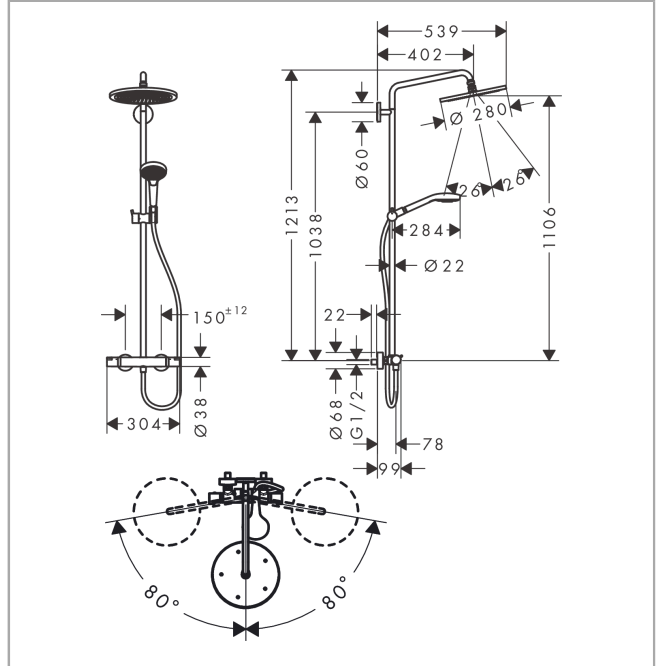

Scale drawing