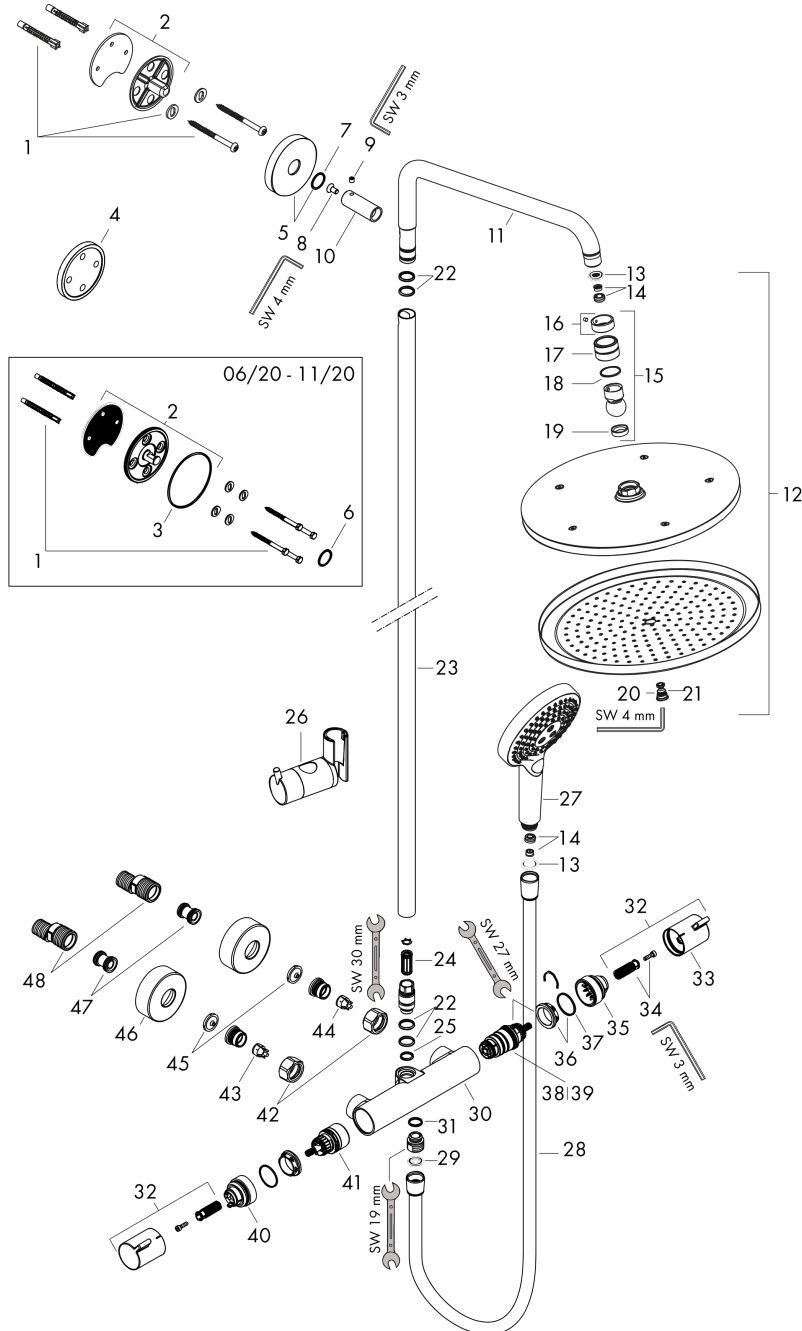

Croma Select S

Showerpipe 280 1jet EcoSmart 9 l/min with thermostat and hand shower Raindance Select S 120 3jet

Surfaces: brushed bronze Art. no. : 26891140

Spare part list

Year of production: >06/20

Pos.	Description	Art. no.	Price	PU
1	mounting set	98716000	-	1
2	wall flange	95688000	-	1
3	O-Ring 50x2	98187000	-	1
4	tile-matching-disk 7 mm	95239140	-	1
5	escutcheon Ø 60 mm	95692140	-	1
6	O-ring 20x2	98165000	-	1
7	O-ring 20x2,5	92602000	-	1
8	screw	92137000	-	1
9	hollow set screw M6x5	98447000	-	1
10	sleeve	92166140	-	1
11	shower arm	95985140	-	1
12	head shower	26221140	-	1
13	filter packing	94246000	-	1
14	flow limiter (9 l/min)	95659000	-	1
15	ball joint	98941140	-	1
16	lock washer	98942140	-	1
17	nut	97958140	-	1
18	lever collar	97536000	-	1
19	seal	97606000	-	1
20	air jet (Eco)	95795140	-	1
21	O-ring 7x2	98419000	-	1
22	O-ring 15x2,5	98131000	-	1
23	pipe 1030 mm	95915140	-	1
24	noise reduction	95009000	-	1
25	O-ring 12x2,25	98382000	-	1
26	support, assy	97651140	-	1
27	handshower	26531140	-	1
28	shower hose Isiflex'B 1,60 m	28276140	-	1
29	seal	98058000	-	1
30	Thermostat	92147140	-	1
31	O-ring 14x2	98129000	-	1
32	handle	95836140	-	1
33	pushbutton	92848140	-	1
34	handle fixing set	95843000	-	1
35	safety set	95839000	-	1
36	nut	98913000	-	1
37	O-ring 26x1,5	98390000	-	1
38	thermostat cartridge	98282000	-	1
39	cartridge for exchanged connections	92373000	-	1
40	stop ring for flow control	95927000	-	1
41	shut off unit with selector	98283000	-	1