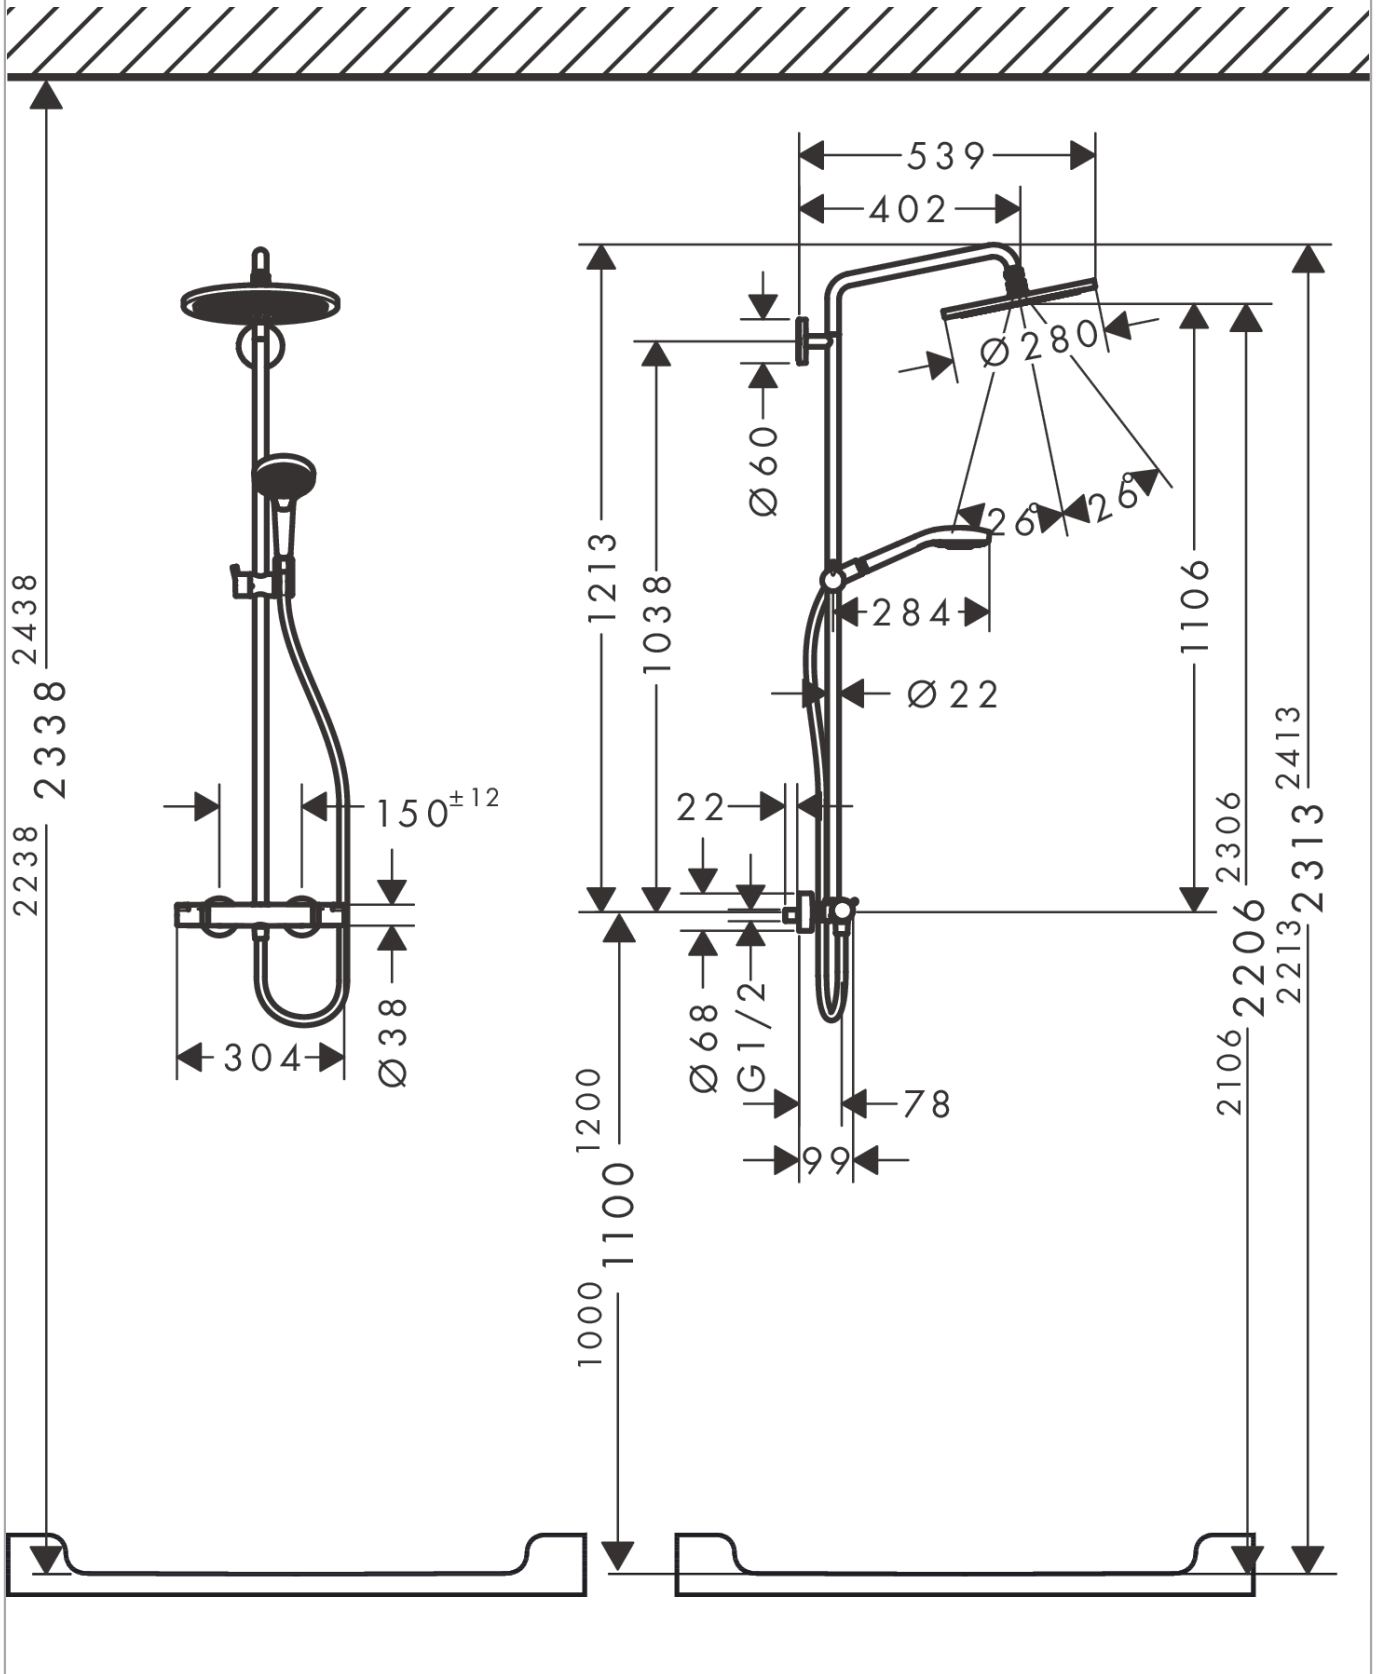

Croma Select S

Showerpipe 280 1jet EcoSmart 9 l/min with thermostat and hand shower Raindance Select S 120 3jet

Surfaces: **brushed bronze** Art. no. : **26891140**

Installation examples