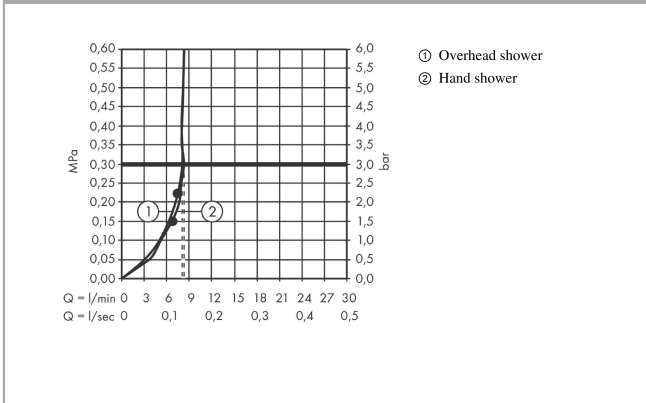

Croma Select S
Showerpipe 280 1jet EcoSmart 9 l/min with thermostat and hand shower Raindance Select S 120
3jet
Surfaces: **brushed bronze** Art. no. : **26891140**

Product image

Scale drawing

Flowchart