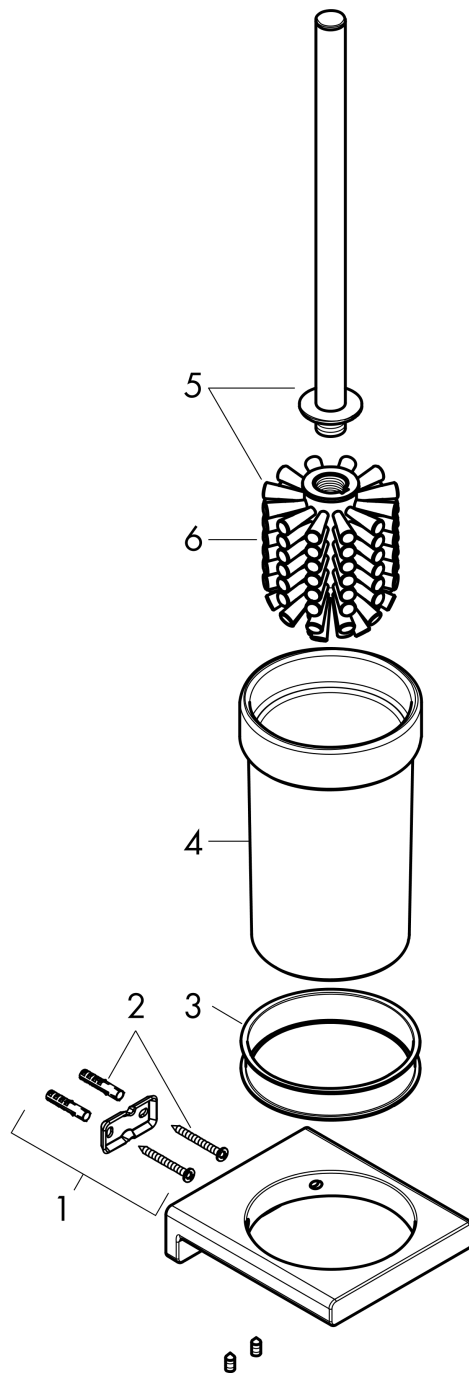

AddStoris

Toilet brush holder wall-mounted

Surfaces: **matt black** Art. no. : **41752670**

Description

product features

- wall-mounted
- Material: metal
- recess material: matt glass
- with removable insert
- with mounting material
- concealed fastening
- drilling distance 26 mm
- Diameter drill hole: 6 mm

Article Details

Price excl. VAT

£ 67.40

Design awards

reddot winner 2021

Product image

Scale drawing

AddStoris

Toilet brush holder wall-mounted

Surfaces: **matt black** Art. no. : **41752670**

Exploded Drawing

Year of production: >04/21

AddStoris

Toilet brush holder wall-mounted

Surfaces: **matt black** Art. no. : **41752670**

Spare part list

Year of production: >04/21

Pos.	Description	Art. no.	Price	PU
1	support element	94165000	-	1
2	mounting set	40915000	-	1
3	plastic ring	94204000	-	1
4	glass cup on its own	94201000	-	1
5	stick with brush	94171670	-	1
6	WC-brush black Ø 75 mm	93822000	-	1