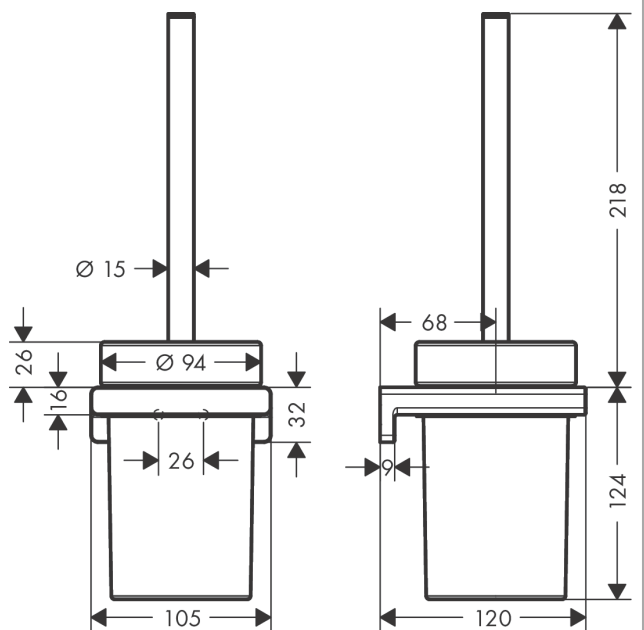

AddStoris

Toilet brush holder wall-mounted

Surfaces: **matt black** Art. no. : **41752670**

Description

product features

- wall-mounted
- Material: metal
- recess material: matt glass
- with removable insert
- with mounting material
- concealed fastening
- drilling distance 26 mm
- Diameter drill hole: 6 mm

Article Details

Price excl. VAT

£ 67.40

Design awards

reddot winner 2021

Product image

Scale drawing

AddStoris

Toilet brush holder wall-mounted

Surfaces: **matt black** Art. no. : **41752670**

Exploded Drawing

Year of production: >04/21

AddStoris

Toilet brush holder wall-mounted

Surfaces: **matt black** Art. no. : **41752670**

Spare part list

Year of production: >04/21

Pos.	Description	Art. no.	Price	PU
1	support element	94165000	-	1
2	mounting set	40915000	-	1
3	plastic ring	94204000	-	1
4	glass cup on its own	94201000	-	1
5	stick with brush	94171670	-	1
6	WC-brush black Ø 75 mm	93822000	-	1