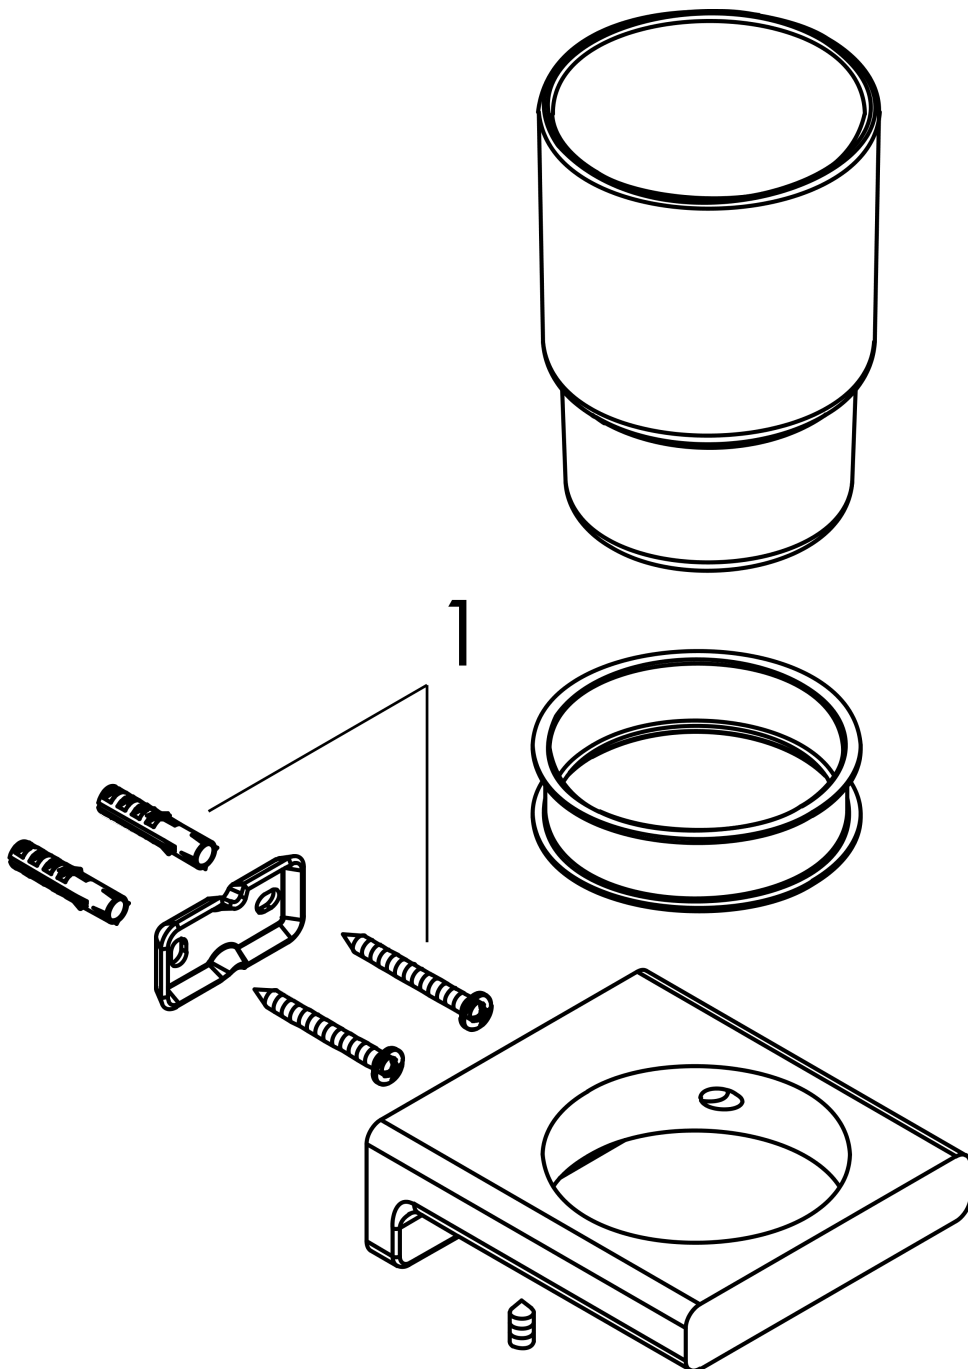

AddStoris
Toothbrush tumbler
 Surfaces: **matt black** Art. no. : **41749670**

Description

product features

- wall-mounted
- Material: matt glass
- Material holder: metal
- with mounting material
- concealed fastening
- Drilling distance: 26 mm
- Diameter drill hole: 6 mm

Article Details

Price excl. VAT £ 47.40

Design awards

reddot winner 2021

Product image

Scale drawing

AddStoris
Toothbrush tumbler
 Surfaces: **matt black** Art. no. : **41749670**

Exploded Drawing

Year of production: >04/21

AddStoris
Toothbrush tumbler
 Surfaces: **matt black** Art. no. : **41749670**

Spare part list

Year of production: >04/21

Pos.	Description	Art. no.	Price	PU
1	mounting set	40915000	-	1