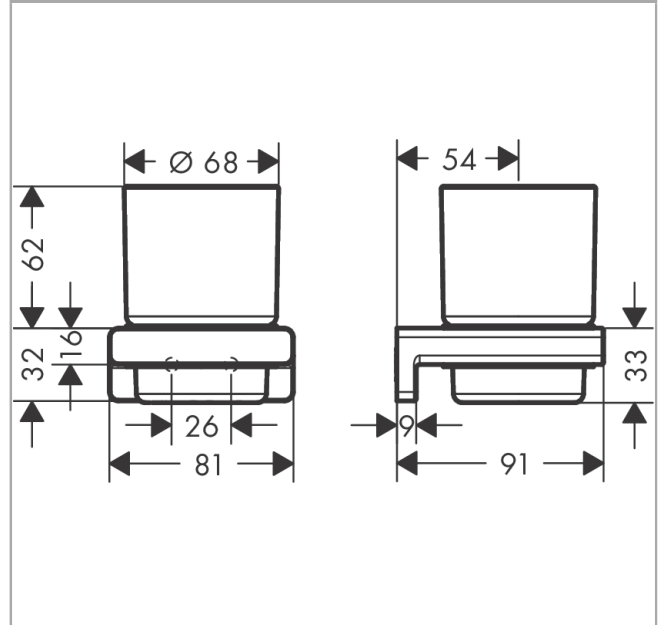

AddStoris
Toothbrush tumbler
 Surfaces: **matt black** Art. no. : **41749670**

Description

product features

- wall-mounted
- Material: matt glass
- Material holder: metal
- with mounting material
- concealed fastening
- Drilling distance: 26 mm
- Diameter drill hole: 6 mm

Article Details

Price excl. VAT £ 47.40

Design awards

reddot winner 2021

Product image

Scale drawing

AddStoris
Toothbrush tumbler
 Surfaces: **matt black** Art. no. : **41749670**

Exploded Drawing

Year of production: >04/21

AddStoris
Toothbrush tumbler
 Surfaces: **matt black** Art. no. : **41749670**

Spare part list

Year of production: >04/21

Pos.	Description	Art. no.	Price	PU
1	mounting set	40915000	-	1