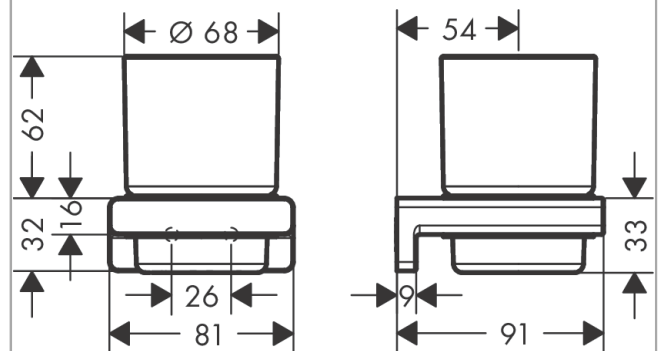

Scale drawing