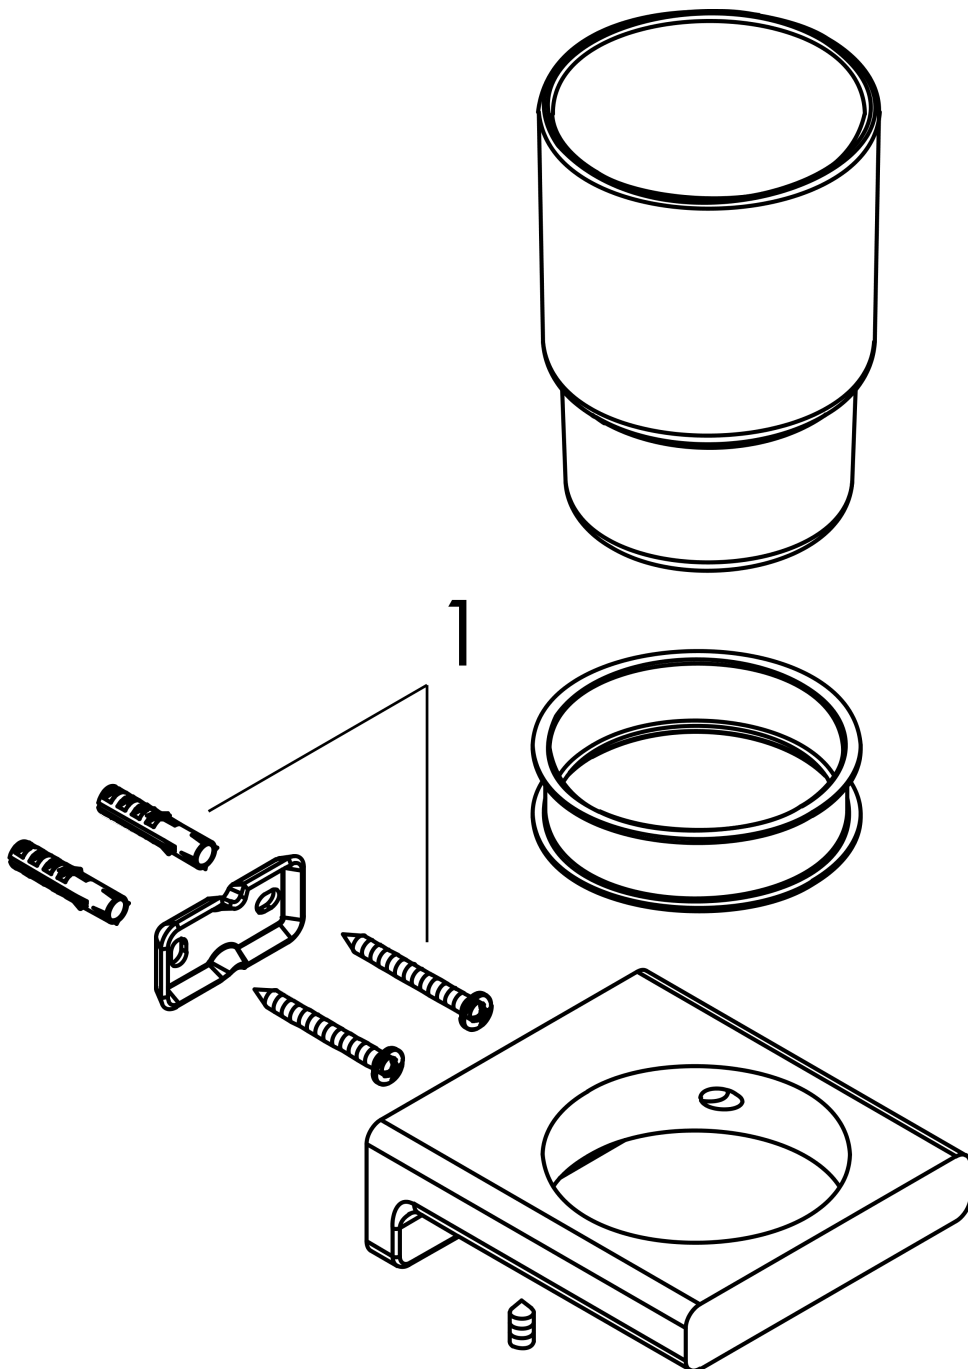

### product features

- wall-mounted
- Material: matt glass
- Material holder: metal
- with mounting material
- concealed fastening
- Drilling distance: 26 mm
- Diameter drill hole: 6 mm

## Product image

## Scale drawing

AddStoris  
Toothbrush tumbler  
Surfaces: brushed bronze Art. no. : 41749140

Exploded Drawing

Year of production: >04/21

**AddStoris**  
**Toothbrush tumbler**  
 Surfaces: **brushed bronze**    Art. no. : **41749140**