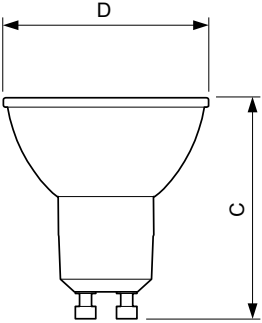

Classic LEDspotMV

Order code	929001218832
Numerator - Quantity Per Pack	1
Numerator - Packs per outer box	10
Material Nr. (12NC)	929001218832

Net Weight (Piece)	0.036 kg

Dimensional drawing