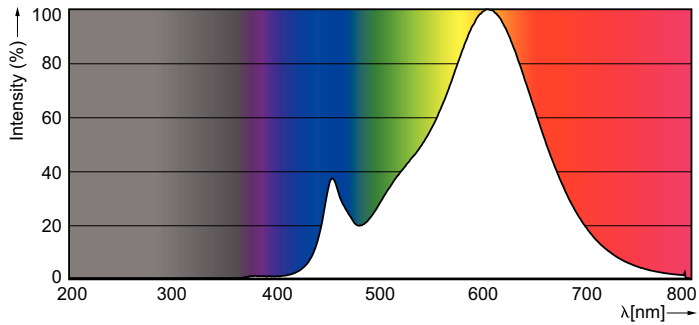

Photometric data