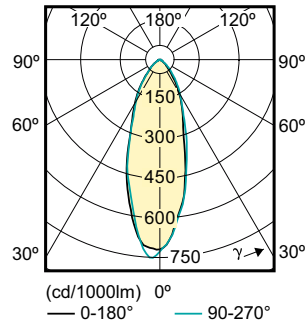

Photometric data