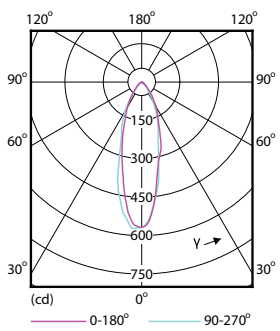

Photometric data

CorePro LEDspotMV 35W GU10 830 36D CLA