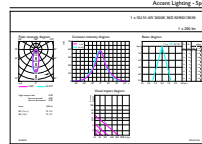

Photometric data

CorePro LEDspotMV 35W GU10 830 36D CLA