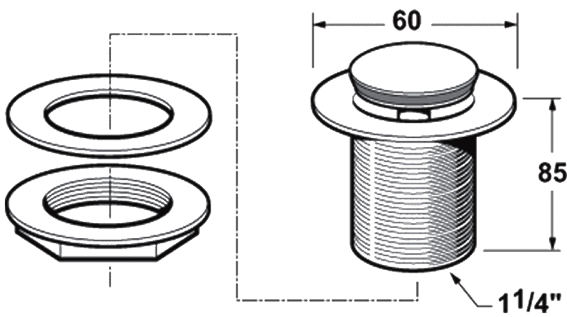

## 1 1/4" BASIN SLOTTED PRESS TOP WASTE

CONSTRUCTION: Stainless Steel

- Stainless steel
- Inclusive Design

PTW300/SS

Stainless Steel

\*Please refer to website for full warranty details.

FREEPHONE: 0800 195 1602 | FAX ORDERS: 08444 068 690 | EMAIL: SALES@UK.METHVEN.COM