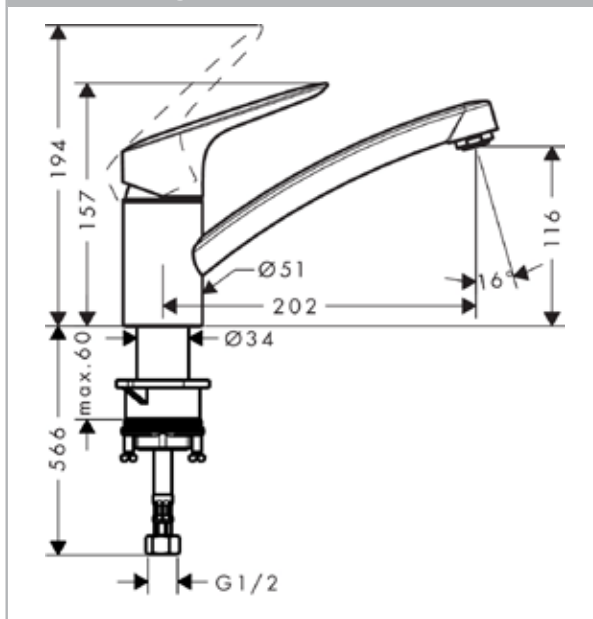

Scale drawing