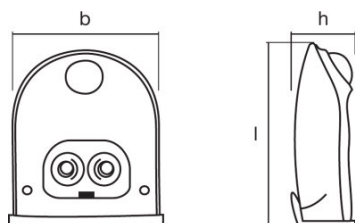

Dimensions & weight

Length	102.5 mm
Width	92.4 mm
Height	36.5 mm
Product weight	154.00 g

Colors & materials

Body material	Polycarbonate (PC)
Product color	Silver
Housing color	Silver

Temperatures & operating conditions