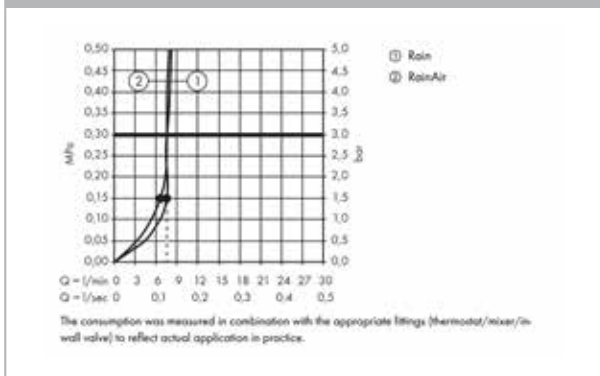

Raindance Select

E 300 2jet overhead shower with shower arm 390 mm EcoSmart 9 l/min

Surfaces: chrome Art. no. : 26609000

Description

product features

- shower head size: 300 x 160 mm
- shower arm length: 390 mm
- spray type: Rain, RainAir
- flow rate Rain (at 3 bar): 9 l/min
- flow rate RainAir (at 3 bar): 9 l/min
- operating pressure: min. 1.5 bar / max. 6 bar
- spray type selection: Select button on overhead shower
- spray face surface in two variants: chrome or white
- material spray face: metal
- spray disc removeable for cleaning
- installation type: wall
- Connection thread 1/2"

Article Details

Price excl. VAT

£ 440.00

Technology

Product image

Scale drawing

Flowchart