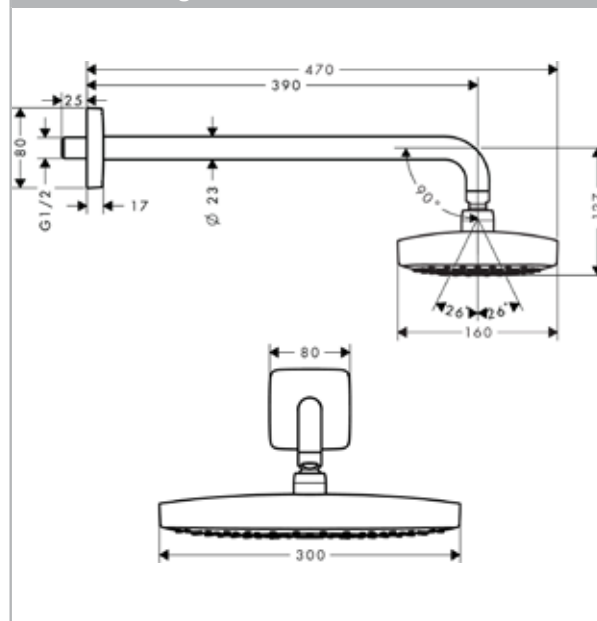

#### product features

- shower head size: 300 x 160 mm
- shower arm length: 390 mm
- spray type: Rain, RainAir
- flow rate Rain (at 3 bar): 9 l/min
- flow rate RainAir (at 3 bar): 9 l/min
- operating pressure: min. 1.5 bar / max. 6 bar
- spray type selection: Select button on overhead shower
- spray face surface in two variants: chrome or white
- material spray face: metal
- spray disc removeable for cleaning
- installation type: wall
- Connection thread 1/2"

### Scale drawing