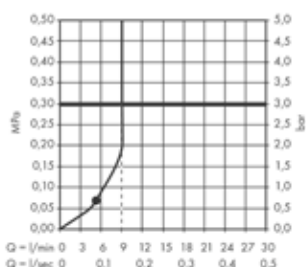

Crometta 100

1jet overhead shower EcoSmart 9 l/min

Surfaces: **white/chrome** Art. no. : **26578400**

Description

product features

- shower head size: 180 mm
- spray type: Rain
- flow rate Rain (at 3 bar): 9 l/min
- operating pressure: min. 1 bar / max. 6 bar
- spray face surface in two variants: chrome or white
- material spray face: plastic
- installation type: ceiling or wall
- Connection thread 1/2"
- WRAS 1502302

Flowchart

The consumption was measured in combination with the appropriate fittings (thermostat/mixer/in-wall valve) to reflect actual application in practice.