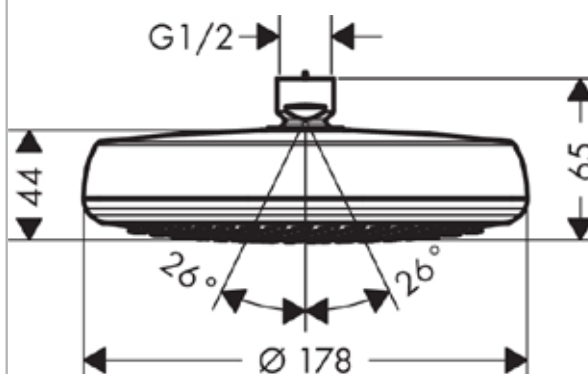

Crometta 100

1jet overhead shower EcoSmart 9 l/min

Surfaces: **white/chrome** Art. no. : **26578400**

Description

product features

- shower head size: 180 mm
- spray type: Rain
- flow rate Rain (at 3 bar): 9 l/min
- operating pressure: min. 1 bar / max. 6 bar
- spray face surface in two variants: chrome or white
- material spray face: plastic
- installation type: ceiling or wall
- Connection thread 1/2"
- WRAS 1502302

Optional Accessories

- Shower arm 230mm (#27412XXX)
- Ceiling connector 100mm (#27479XXX)

Article Details

Price excl. VAT £ 110.00

Technology

Certificates

Product image

Scale drawing

Flowchart

The consumption was measured in combination with the appropriate fittings (thermostat/mixer/in-wall valve) to reflect actual application in practice.