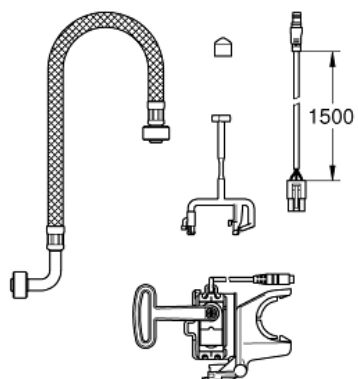

GROHE SENSIA ARENA  
Installation kit for automatic flush  
of Sensia Arena shower toilet

MODEL # 46944000

Pure Freude  
an Wasser

GROHE

**Product Description:**

**GROHE SENSIA ARENA**

Installation kit for automatic flush of Sensia Arena shower toilet

**Standard Specification:**

Suitable for Sensia Arena shower toilet on a 1.13m Rapid SL frame

Consisting of:

servo motor for GD 2

actuation rod for flushing valve

cable and blind cap

flexible hose

WC actuation plate not included