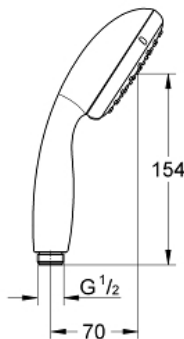

NEW TEMPESTA 100
Hand shower 1 spray
MODEL # 28214003

Pure Freude
an Wasser

GROHE

Product Description:
NEW TEMPESTA 100
Hand shower 1 spray

Standard Specification:

Rain

GROHE DreamSpray perfect spray pattern

GROHE StarLight chrome finish

SpeedClean anti-limescale system

Inner WaterGuide for a longer life

ShockProof silicone ring prevents damage caused by a shower falling

Universal Mounting System. Fits all standard shower hoses

for **low pressure 12mm bore**

Min. recommended pressure 1.0 bar

Color:

□ 28214003 Chrome