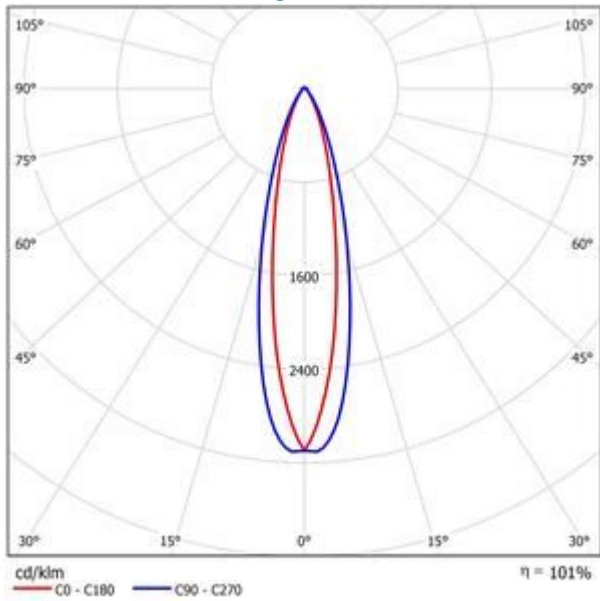

Verbatim LED PAR16 GU10 7W 3000K 350lm 3000K Warm White 350 LM DIM

- GU10 Socket
- 220 - 240 V Voltage
- 30,000 hours Lifetime
- Dimmable
- 86% Energy Saving
- Equivalent to 51W incandescent bulb

Product Number	52301
General Data	
Lamp Socket	GU10
Electric Data	
Wattage (W)	7
Wattage Equivalent (W)	51
Voltage (V)	220 - 240 V
Dimmable	yes
Power Factor	0.7
Operating Frequency (Hz)	50-60
Geometric Data	
Length (mm)	60
Diameter (in mm)	50
Weight (g)	65
Photometric Data	
Luminous Flux 90° Cone (lm)	350
CRI	80
CCT (K)	3000
Luminous Intensity (cd)	680
Beam Angle (°)	36
Luminous Efficacy (lm/W)	50
Lifetime (hrs)	30,000
Switching Cycle	20,000

Verbatim.

Mitsubishi Chemical Holdings Group

29/05/2014

Photometric Diagrams

Distance [m]	Cone Diameter [m]	E(0°) [lx]	E(C90) [lx]	E(C0) [lx]
0.5	0.25 0.18	5743	14.0° 2647	10.2° 2744
1.0	0.50 0.36	1436	14.0° 662	10.2° 686
1.5	0.75 0.54	638	14.0° 294	10.2° 305
2.0	1.00 0.72	359	14.0° 165	10.2° 172
2.5	1.25 0.90	230	14.0° 106	10.2° 110
3.0	1.50 1.08	160	14.0° 74	10.2° 76

Distance [m] Cone Diameter [m] Illuminance [lx]
 — C0 - C180 (Half-value Angle: 20.4°)
 — C90 - C270 (Half-value Angle: 28.0°)

Energy Rating

Technical Packaging Details

Barcode

023942523017

EAN 128

(02)00023942523017(37)10(91)204