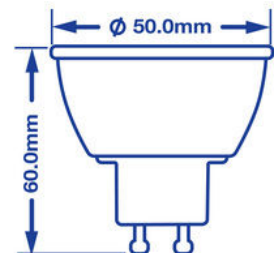

Verbatim LED PAR16 GU10 7W 3000K 350lm 3000K Warm White 350 LM DIM

- GU10 Socket
- 220 - 240 V Voltage
- 30,000 hours Lifetime
- Dimmable
- 86% Energy Saving
- Equivalent to 51W incandescent bulb

Product Number	52301
General Data	
Lamp Socket	GU10
Electric Data	
Wattage (W)	7
Wattage Equivalent (W)	51
Voltage (V)	220 - 240 V
Dimmable	yes
Power Factor	0.7
Operating Frequency (Hz)	50-60
Geometric Data	
Length (mm)	60
Diameter (in mm)	50
Weight (g)	65
Photometric Data	
Luminous Flux 90° Cone (lm)	350
CRI	80
CCT (K)	3000
Luminous Intensity (cd)	680
Beam Angle (°)	36
Luminous Efficacy (lm/W)	50
Lifetime (hrs)	30,000
Switching Cycle	20,000

Verbatim.

Mitsubishi Chemical Holdings Group

29/05/2014

Photometric Diagrams

Distance [m]	Cone Diameter [m]	E(0°) [lx]	E(C90) [lx]	E(C0) [lx]
0.5	0.25 0.18	5743	14.0° 2647	10.2° 2744
1.0	0.50 0.36	1436	14.0° 662	10.2° 686
1.5	0.75 0.54	638	14.0° 294	10.2° 305
2.0	1.00 0.72	359	14.0° 165	10.2° 172
2.5	1.25 0.90	230	14.0° 106	10.2° 110
3.0	1.50 1.08	160	14.0° 74	10.2° 76

Distance [m] Cone Diameter [m] Illuminance [lx]
 — C0 - C180 (Half-value Angle: 20.4°)
 — C90 - C270 (Half-value Angle: 28.0°)

Energy Rating

Technical Packaging Details

Barcode

023942523017

EAN 128

(02)00023942523017(37)10(91)204

EAN 14

50023942523012

Pack Dimensions(HxWxL)

H85 x W53 x L53

MOQ

10

Carton Dimensions (HxWxL)

H98 x W120 x L280