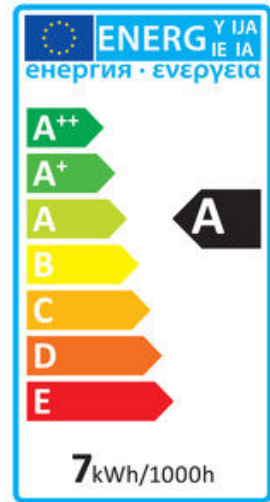

Verbatim LED PAR16 GU10 7W 3000K 350lm 3000K Warm White 350 LM DIM

- GU10 Socket
- 220 - 240 V Voltage
- 30,000 hours Lifetime
- Dimmable
- 86% Energy Saving
- Equivalent to 51W incandescent bulb

Product Number	52301
General Data	
Lamp Socket	GU10
Electric Data	
Wattage (W)	7
Wattage Equivalent (W)	51
Voltage (V)	220 - 240 V
Dimmable	yes
Power Factor	0.7
Operating Frequency (Hz)	50-60
Geometric Data	
Length (mm)	60
Diameter (in mm)	50
Weight (g)	65
Photometric Data	
Luminous Flux 90° Cone (lm)	350
CRI	80
CCT (K)	3000
Luminous Intensity (cd)	680
Beam Angle (°)	36
Luminous Efficacy (lm/W)	50
Lifetime (hrs)	30,000
Switching Cycle	20,000

Verbatim.

Mitsubishi Chemical Holdings Group

29/05/2014

Photometric Diagrams

Distance [m]	Cone Diameter [m]	E(0°) [lx]	E(C90) [lx]	E(C0) [lx]
0.5	0.25 0.18	5743	14.0° 2647	10.2° 2744
1.0	0.50 0.36	1436	14.0° 662	10.2° 686
1.5	0.75 0.54	638	14.0° 294	10.2° 305
2.0	1.00 0.72	359	14.0° 165	10.2° 172
2.5	1.25 0.90	230	14.0° 106	10.2° 110
3.0	1.50 1.08	160	14.0° 74	10.2° 76

Distance [m] Cone Diameter [m] Illuminance [lx]
 — C0 - C180 (Half-value Angle: 20.4°)
 — C90 - C270 (Half-value Angle: 28.0°)

Energy Rating

Technical Packaging Details

Barcode

023942523017

EAN 128

(02)00023942523017(37)10(91)204