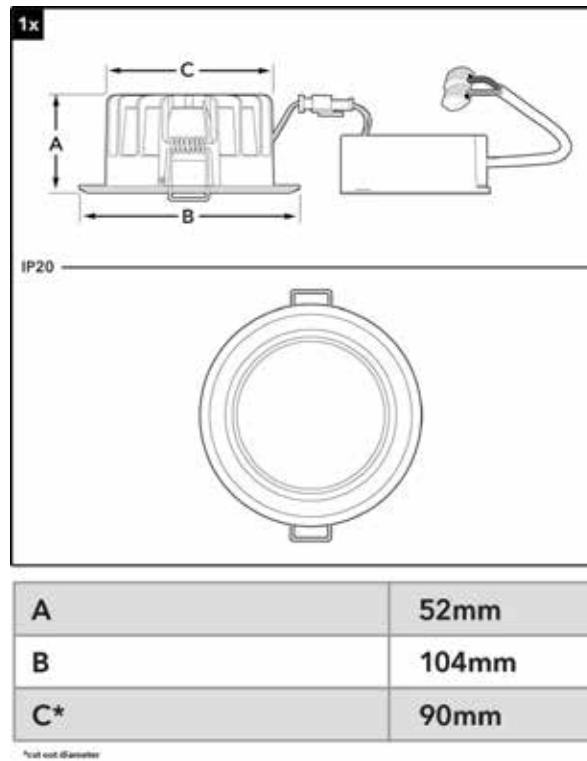

Technical Drawings