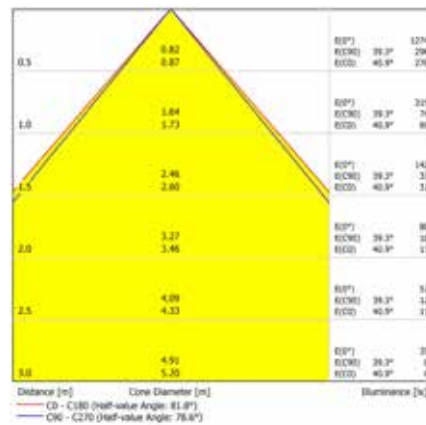

Photometric Diagrams