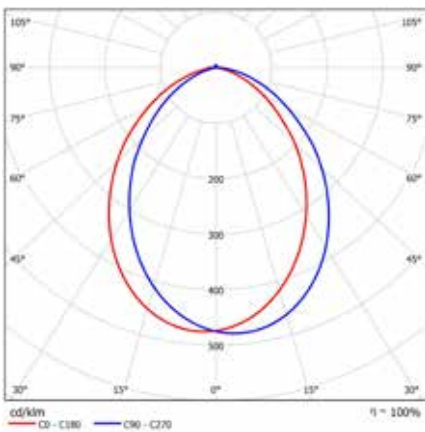

Photometric Diagrams