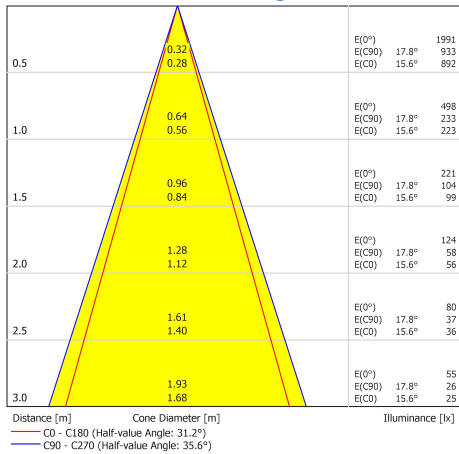

Photometric Diagrams