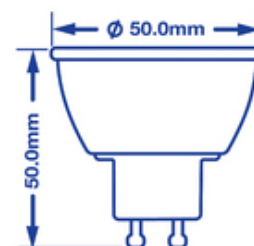

Product Number	52503
General Data	
Lamp Socket	GU5.3
Electric Data	
Wattage (W)	3.7
Wattage Equivalent (W)	25
Voltage (V)	12V AC/DC
Dimmable	no
Power Factor	0.7
Operating Frequency (Hz)	50-60
Geometric Data	
Length (mm)	50
Diameter (mm)	50
Weight (g)	39
Photometric Data	
Luminous Flux (lm)	250
Luminous Flux 90° Cone (lm)	250
CRI	80
CCT (K)	3000
Luminous Intensity (cd)	480
Beam Angle (°)	35
Luminous Efficacy (lm/W)	68
Lifetime (hrs)	25,000
Switching Cycle	100,000

EAN 14

50023942525030

Pack Dimensions(HxWxL)

H69*W51*L51 (mm)

MOQ

10

Carton Dimensions (HxWxL)

H80*W115*L270 (mm)