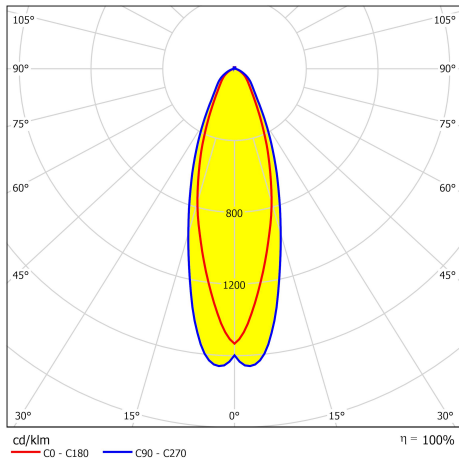

Photometric Diagrams