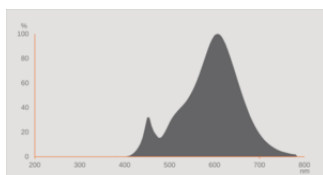

Product features

- Professional LED lamps for line voltage
- Dimmable
- Lifetime: up to 15,000 h
- Beam angle: up to 300°
- Lamp made of glass

- Good quality of light; color rendering index $R_a \geq 80$; constant chromaticity

Photometrical data

Luminous flux	470 lm
Nominal useful luminous flux 90°	470 lm
Luminous efficacy	97 lm/W
Lumen main.fact.at end of nom.life time	0.70
Light color (designation)	Warm White
Color temperature	2700 K
Color rendering index Ra	≥80
Light color	827
Standard deviation of color matching	≤6 sdcM
Rated LLMF at 6,000 h	0.80
Flickering metric (Pst LM)	1.0
Stroboscope effect metric (SVM)	0.4

Light technical data

Beam angle	300 °
Warm-up time (60 %)	< 0.50 s
Starting time	< 0.5 s
Rated beam angle (half peak value)	300.00 °

Dimensions & Weight

Overall length	97.00 mm
Diameter	35.00 mm
Maximum diameter	35 mm
Product weight	13.00 g