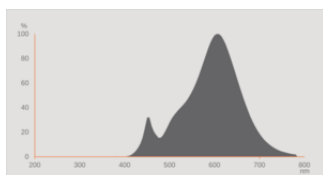

Product features

- Professional LED lamps for line voltage
- Dimmable
- Lifetime: up to 15,000 h
- Beam angle: up to 300°
- Lamp made of glass
- Good quality of light; color rendering index $R_a \geq 80$; constant chromaticity

Photometrical data

Luminous flux	470 lm
Nominal useful luminous flux 90°	470 lm
Luminous efficacy	97 lm/W
Lumen main.fact.at end of nom.life time	0.70
Light color (designation)	Warm White
Color temperature	2700 K
Color rendering index Ra	≥80
Light color	827
Standard deviation of color matching	≤6 sdcM
Rated LLMF at 6,000 h	0.80
Flickering metric (Pst LM)	1.0
Stroboscope effect metric (SVM)	0.4

Light technical data

Beam angle	300 °
Warm-up time (60 %)	< 0.50 s
Starting time	< 0.5 s
Rated beam angle (half peak value)	300.00 °

Dimensions & Weight

Overall length	94.00 mm
Diameter	35.00 mm
Maximum diameter	35 mm
Product weight	19.00 g