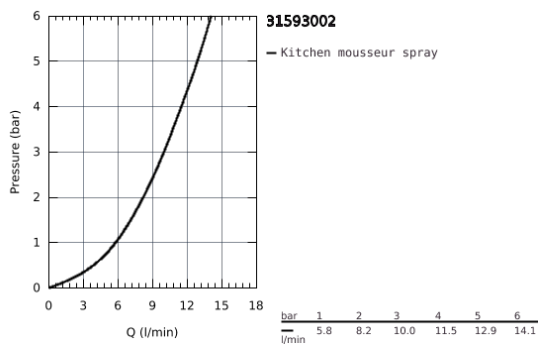

31 593 002 ZEDRA SMARTCONTROL SINK MIXER WITH SMARTCONTROL

PRODUCT DESCRIPTION

- monobloc installation
- GROHE Long-Life Shine durable sparkling sheen
- pull-out spray with laminar
- metal spray
- GROHE Magnetic Docking guarantees easy retraction and smooth docking of the spray head back to the starting position
- GROHE SmartControl push for ON-OFF, turn for volume adjustment from water saving eco mode to Full Flow
- temperature adjustment by turning of mixing valve on body
- swivel tubular spout
- swivel area 140°
- protected against backflow
- flexible connection hoses
- GROHE FastFixation Plus installation system
- Lead and Nickel Free Inner Water Ways

31 593 002 ZEDRA SMARTCONTROL SINK MIXER WITH SMARTCONTROL

31 593 002 ZEDRA SMARTCONTROL SINK MIXER WITH SMARTCONTROL

SPARE PARTS, July 2018 – now

- 1: Hand shower (Spare part-nr. 48487000)
- 1.1: Strainer (Spare part-nr. 0676800M)
- 1.2: Non-return valve (Spare part-nr. 08565000)
- 1.3: Flow control set (Spare part-nr. 48470000)
- 2: Shower hose (Spare part-nr. 48488000)
- 3: Mounting set (Spare part-nr. 48477000)
- 4: Support plate (Spare part-nr. 05334000)
- 5: Non-return valve (Spare part-nr. 45881000)
- 6: Strainer (Spare part-nr. 0676800M)