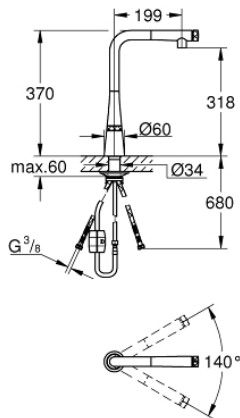

31 593 002 ZEDRA SMARTCONTROL SINK MIXER WITH SMARTCONTROL

PRODUCT DESCRIPTION

- monobloc installation
- GROHE Long-Life Shine durable sparkling sheen
- pull-out spray with laminar
- metal spray
- GROHE Magnetic Docking guarantees easy retraction and smooth docking of the spray head back to the starting position
- GROHE SmartControl push for ON-OFF, turn for volume adjustment from water saving eco mode to Full Flow
- temperature adjustment by turning of mixing valve on body
- swivel tubular spout
- swivel area 140°
- protected against backflow
- flexible connection hoses
- GROHE FastFixation Plus installation system
- Lead and Nickel Free Inner Water Ways

31 593 002 ZEDRA SMARTCONTROL SINK MIXER WITH SMARTCONTROL

31 593 002 ZEDRA SMARTCONTROL SINK MIXER WITH SMARTCONTROL

SPARE PARTS, July 2018 – now

- 1: Hand shower (Spare part-nr. 48487000)
- 1.1: Strainer (Spare part-nr. 0676800M)
- 1.2: Non-return valve (Spare part-nr. 08565000)
- 1.3: Flow control set (Spare part-nr. 48470000)
- 2: Shower hose (Spare part-nr. 48488000)
- 3: Mounting set (Spare part-nr. 48477000)
- 4: Support plate (Spare part-nr. 05334000)
- 5: Non-return valve (Spare part-nr. 45881000)
- 6: Strainer (Spare part-nr. 0676800M)