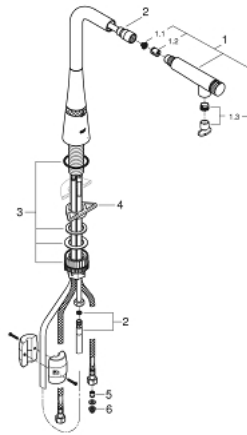

31 593 002 ZEDRA SMARTCONTROL SINK MIXER WITH SMARTCONTROL

PRODUCT DESCRIPTION

- monobloc installation
- GROHE Long-Life Shine durable sparkling sheen
- pull-out spray with laminar
- metal spray
- GROHE Magnetic Docking guarantees easy retraction and smooth docking of the spray head back to the starting position
- GROHE SmartControl push for ON-OFF, turn for volume adjustment from water saving eco mode to Full Flow
- temperature adjustment by turning of mixing valve on body
- swivel tubular spout
- swivel area 140°
- protected against backflow
- flexible connection hoses
- GROHE FastFixation Plus installation system
- Lead and Nickel Free Inner Water Ways

31 593 002 ZEDRA SMARTCONTROL SINK MIXER WITH SMARTCONTROL

31 593 002 ZEDRA SMARTCONTROL SINK MIXER WITH SMARTCONTROL

SPARE PARTS, July 2018 – now

- 1: Hand shower (Spare part-nr. 48487000)
- 1.1: Strainer (Spare part-nr. 0676800M)
- 1.2: Non-return valve (Spare part-nr. 08565000)
- 1.3: Flow control set (Spare part-nr. 48470000)
- 2: Shower hose (Spare part-nr. 48488000)
- 3: Mounting set (Spare part-nr. 48477000)
- 4: Support plate (Spare part-nr. 05334000)
- 5: Non-return valve (Spare part-nr. 45881000)
- 6: Strainer (Spare part-nr. 0676800M)