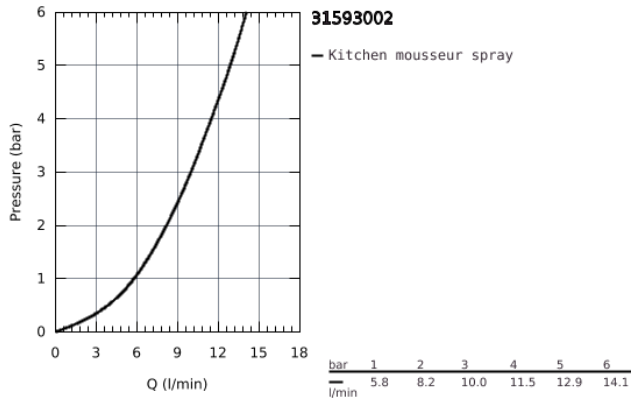

31 593 002 ZEDRA SMARTCONTROL SINK MIXER WITH SMARTCONTROL

PRODUCT DESCRIPTION

- monobloc installation
- GROHE Long-Life Shine durable sparkling sheen
- pull-out spray with laminar
- metal spray
- GROHE Magnetic Docking guarantees easy retraction and smooth docking of the spray head back to the starting position
- GROHE SmartControl push for ON-OFF, turn for volume adjustment from water saving eco mode to Full Flow
- temperature adjustment by turning of mixing valve on body
- swivel tubular spout
- swivel area 140°
- protected against backflow
- flexible connection hoses
- GROHE FastFixation Plus installation system
- Lead and Nickel Free Inner Water Ways

31 593 002 ZEDRA SMARTCONTROL SINK MIXER WITH SMARTCONTROL

31 593 002 ZEDRA SMARTCONTROL SINK MIXER WITH SMARTCONTROL

SPARE PARTS, July 2018 – now

- 1: Hand shower (Spare part-nr. 48487000)
- 1.1: Strainer (Spare part-nr. 0676800M)
- 1.2: Non-return valve (Spare part-nr. 08565000)
- 1.3: Flow control set (Spare part-nr. 48470000)
- 2: Shower hose (Spare part-nr. 48488000)
- 3: Mounting set (Spare part-nr. 48477000)
- 4: Support plate (Spare part-nr. 05334000)
- 5: Non-return valve (Spare part-nr. 45881000)
- 6: Strainer (Spare part-nr. 0676800M)