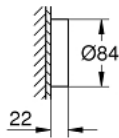

26 641 000 RAINSHOWER SMARTCONNECT 310 HEAD SHOWER 2 SPRAYS

PRODUCT DESCRIPTION

- Colour: Chrome
- GROHE PureRain, ActiveRain
- default spray type programmable
- spray plate chrome
- ball joint with turning angle $\pm 10^\circ$
- connection thread 1/2"
- with wireless remote control to change or combine spray patterns
- screw or glue holder to wall
- battery powered
- including 3 x AAA batteries and 1 x CR 2032 button cell
- LED indicator for pairing and battery change
- water resistant remote control rated IP57
- GROHE Water Saving 9.5 l/min flow limiter
- GROHE DreamSpray perfect spray pattern
- GROHE Long-Life Shine durable sparkling sheen
- SpeedClean anti-limescale system
- Inner WaterGuide for a longer life
- suitable for instantaneous heater
- min. recommended pressure 1.5 bar

26 641 000 RAINSHOWER SMARTCONNECT 310 HEAD SHOWER 2 SPRAYS

26 641 000 RAINSHOWER SMARTCONNECT 310 HEAD SHOWER 2 SPRAYS

SPARE PARTS, August 2018 – now

1: Strainer (Spare part-nr. 48516000)

2: Wireless remote control (Spare part-nr. 26646000)