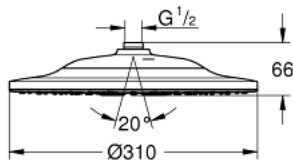

26 641 000 RAINSHOWER SMARTCONNECT 310 HEAD SHOWER 2 SPRAYS

PRODUCT DESCRIPTION

- Colour: Chrome
- GROHE PureRain, ActiveRain
- default spray type programmable
- spray plate chrome
- ball joint with turning angle $\pm 10^\circ$
- connection thread 1/2"
- with wireless remote control to change or combine spray patterns
- screw or glue holder to wall
- battery powered
- including 3 x AAA batteries and 1 x CR 2032 button cell
- LED indicator for pairing and battery change
- water resistant remote control rated IP57
- GROHE Water Saving 9.5 l/min flow limiter
- GROHE DreamSpray perfect spray pattern
- GROHE Long-Life Shine durable sparkling sheen
- SpeedClean anti-limescale system
- Inner WaterGuide for a longer life
- suitable for instantaneous heater
- min. recommended pressure 1.5 bar

26 641 000 RAINSHOWER SMARTCONNECT 310 HEAD SHOWER 2 SPRAYS

26 641 000 RAINSHOWER SMARTCONNECT 310 HEAD SHOWER 2 SPRAYS

SPARE PARTS, August 2018 – now

1: Strainer (Spare part-nr. 48516000)

2: Wireless remote control (Spare part-nr. 26646000)