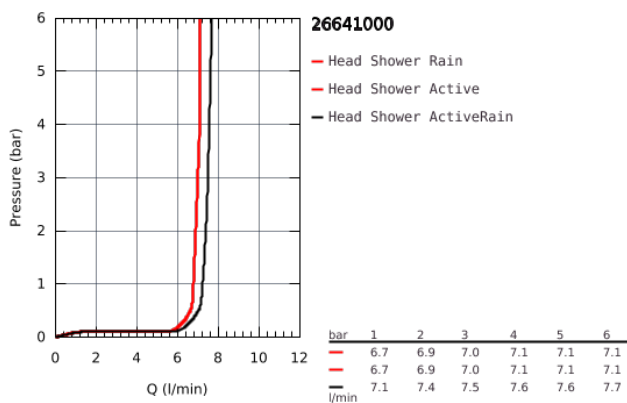

26 641 000 RAINSHOWER SMARTCONNECT 310 HEAD SHOWER 2 SPRAYS

PRODUCT DESCRIPTION

- Colour: Chrome
- GROHE PureRain, ActiveRain
- default spray type programmable
- spray plate chrome
- ball joint with turning angle $\pm 10^\circ$
- connection thread 1/2"
- with wireless remote control to change or combine spray patterns
- screw or glue holder to wall
- battery powered
- including 3 x AAA batteries and 1 x CR 2032 button cell
- LED indicator for pairing and battery change
- water resistant remote control rated IP57
- GROHE Water Saving 9.5 l/min flow limiter
- GROHE DreamSpray perfect spray pattern
- GROHE Long-Life Shine durable sparkling sheen
- SpeedClean anti-limescale system
- Inner WaterGuide for a longer life
- suitable for instantaneous heater
- min. recommended pressure 1.5 bar

26 641 000 RAINSHOWER SMARTCONNECT 310 HEAD SHOWER 2 SPRAYS

26 641 000 RAINSHOWER SMARTCONNECT 310 HEAD SHOWER 2 SPRAYS

SPARE PARTS, August 2018 – now

1: Strainer (Spare part-nr. 48516000)

2: Wireless remote control (Spare part-nr. 26646000)