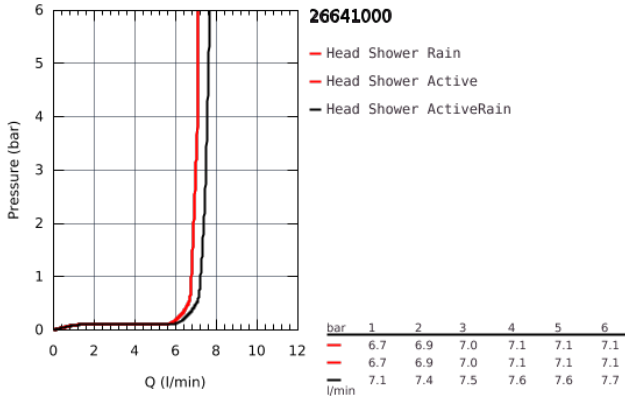

26 641 000 RAINSHOWER SMARTCONNECT 310 HEAD SHOWER 2 SPRAYS

PRODUCT DESCRIPTION

- Colour: Chrome
- GROHE PureRain, ActiveRain
- default spray type programmable
- spray plate chrome
- ball joint with turning angle $\pm 10^\circ$
- connection thread 1/2"
- with wireless remote control to change or combine spray patterns
- screw or glue holder to wall
- battery powered
- including 3 x AAA batteries and 1 x CR 2032 button cell
- LED indicator for pairing and battery change
- water resistant remote control rated IP57
- GROHE Water Saving 9.5 l/min flow limiter
- GROHE DreamSpray perfect spray pattern
- GROHE Long-Life Shine durable sparkling sheen
- SpeedClean anti-limescale system
- Inner WaterGuide for a longer life
- suitable for instantaneous heater
- min. recommended pressure 1.5 bar

26 641 000 RAINSHOWER SMARTCONNECT 310 HEAD SHOWER 2 SPRAYS

26 641 000 RAINSHOWER SMARTCONNECT 310 HEAD SHOWER 2 SPRAYS

SPARE PARTS, August 2018 – now

1: Strainer (Spare part-nr. 48516000)

2: Wireless remote control (Spare part-nr. 26646000)