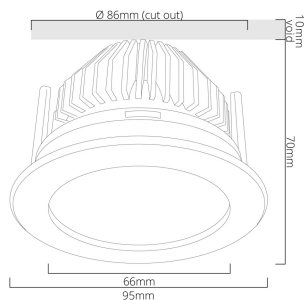

OPTIONS

- 3hr maintained Emergency version

INSTALLATION

- Recessed with 86mm ceiling cut-out, using spring clips

PERFORMANCE SUMMARY

Chip	BRIDGELUX
Colour Temperature	2700k
Light Engine Wattage	10W
Luminaire Lumens *	886lm
Power Consumption *	10.9w
Efficacy (lm/w)	81.2lm/w
Driver Rating	350ma
Beam Angle	50°
CRI	80
Binning	3 MacAdam ellipse
Lumen Maintenance	LM80

* Value based on 2700k 50° optic & driver 85% efficiency. Photometric data independently tested by Lux - TSI Ltd. January 2015.

YOUR PRODUCT CODE

Z1-F-W-10-27-80-50-D1

10W Dimensions

ecoled